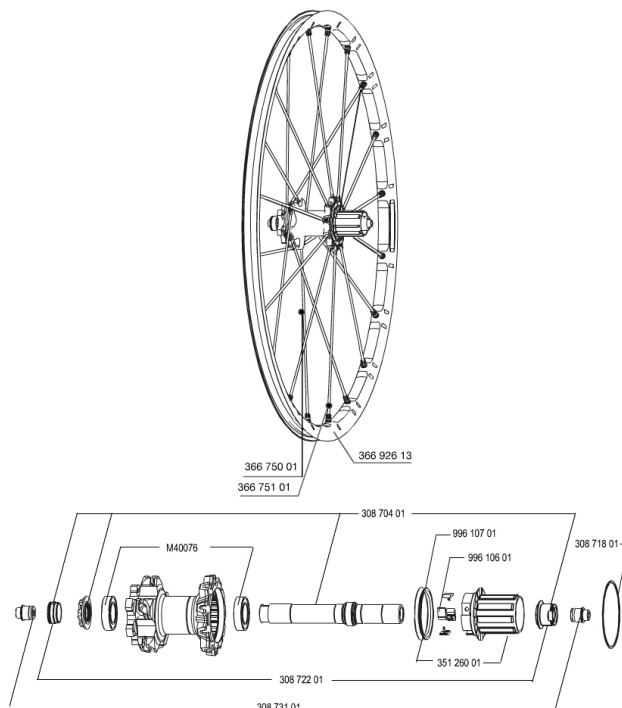

参照ホイール

356027 CROSSMAX SLR 650b D6t REAR 356033 CROSSMAX SLR 650b Dcl REAR

RIMS

&NBSP;:

36692613	"REAR CROSSMAX SLR 650b/27,5" RIM"
----------	------------------------------------

SPOKES

36675001	"10 SPOKES OPP DRIVE SIDE CROSSMAX SLR/ENDURO 650b/27,5"
36675101	28 SPOKES DRIVE SIDE CROSSMAX SLR/ENDURO 650b/27,5" 251,5m

HUB SHELLS

99610701	ITS4 SEAL
35126001	ITS-4 FREEWHEEL BODY + SEAL 2013 (WITHOUT PAWLS)
30871801	ELASTIC RING 56mm diam.
99610601	ITS4 PAWLS KIT
30870401	REAR AXLE KIT ITS4 135mm D6T/DCL 2012
M40076	HUB BEARINGS 17x30x7 6903 x 2

ADAPTERS

30872201	FORK REST ITS-4 135mm REAR AXLE > 2012
30873101	2 REAR REDUCERS 12/9,5mm 2012 ITS4 HUB

Crossmax SLR 650b

Specifications

ホイールの重み

ホイール重量 (クイックリリー
スおよびクリンチャー/チューブ
ラーを除く) (g) : 830