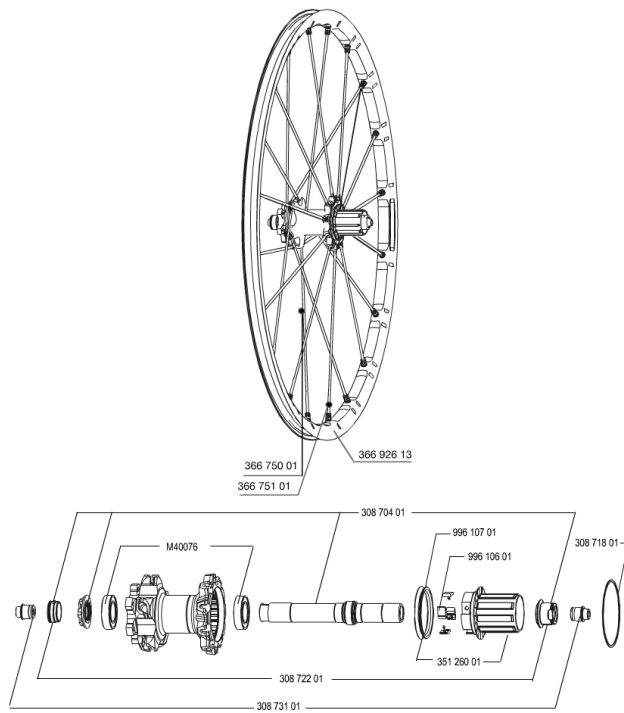

## REFERENCES WHEELS

356027 CROSSMAX SLR 650b D61 REAR

356033 CROSSMAX SLR 650b Dcl REAR

## RIMS

&NBSP;:

36692613 "KIT REAR CROSSMAX SLR 27,5" RIM"

## SPOKES

36675101 "KIT 10 DS XMAX SLR/END/PRO/DEEMAX PRO 27,5" SPK 251,5mm"

36675001 "KIT 10 NDS XMAX SLR/ENDURO 27,5" ALU SPK 281,5mm"

### **WHEEL WEIGHTS**

Wheel weight 830