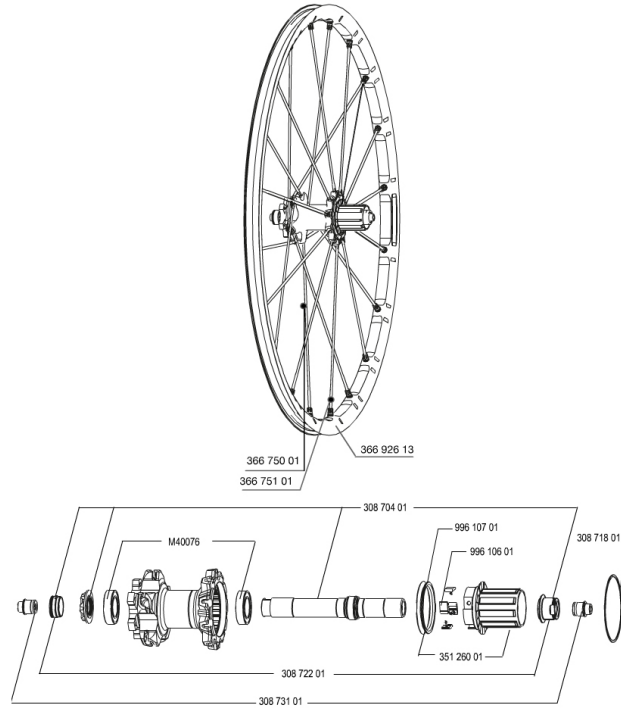

## REFERENCES WHEELS

356027 CROSSMAX SLR 650b D61 REAR      356033 CROSSMAX SLR 650b Dcl REAR

## RIMS

&NBSP;:

36692613 "KIT REAR CROSSMAX SLR 27,5" RIM"

## SPOKES

36675001 "KIT 10 NDS XMAX SLR/ENDURO 27,5" ALU SPK 281,5mm"

36675101 "KIT 10 DS XMAX SLR/END/PRO/DEEMAX PRO 27,5" SPK 251,5mm"

### **WHEEL WEIGHTS**

Wheel weight 830