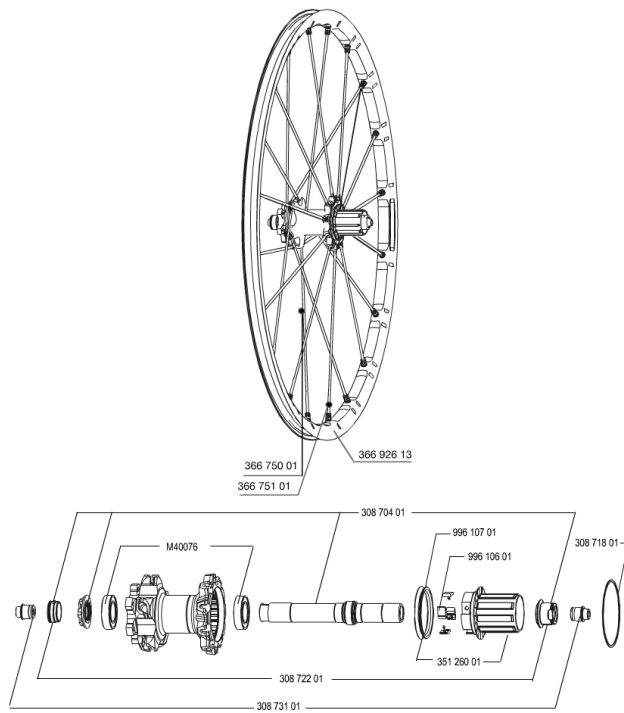

REFERENCES WHEELS

356027 CROSSMAX SLR 650b D61 REAR

356033 CROSSMAX SLR 650b Dcl REAR

RIMS

&NBSP;:

36692613 "KIT REAR CROSSMAX SLR 27,5" RIM"

SPOKES

36675101 "KIT 10 DS XMAX SLR/END/PRO/DEEMAX PRO 27,5" SPK 251,5mm"

36675001 "KIT 10 NDS XMAX SLR/ENDURO 27,5" ALU SPK 281,5mm"

HUB SHELLS

30870401 REAR QRM + AXLE KIT ITS4 135mm from 2012

M40076 HUB BEARINGS 17x30x7 6903 x 2

99610701 ITS-4 FREEWHEEL SEAL

35126001 ITS-4 FREEWHEEL BODY + SEAL 2013 (NO PAWLS)

30871801 ELASTIC RING 56mm diam. ITS-4 20 SPOKES

99610601 PAWLS KIT FOR ITS-4 (OR TS-2)

ADAPTERS

30873101 2 REAR REDUCERS 12/9,5mm 2012 ITS4 HUB

30872201 FRAME SUPPORT ITS-4 135mm REAR AXLE > 2012

MAVIC *Crossmax SLR 650b*

Specifications

WHEEL WEIGHTS

Wheel weight 830