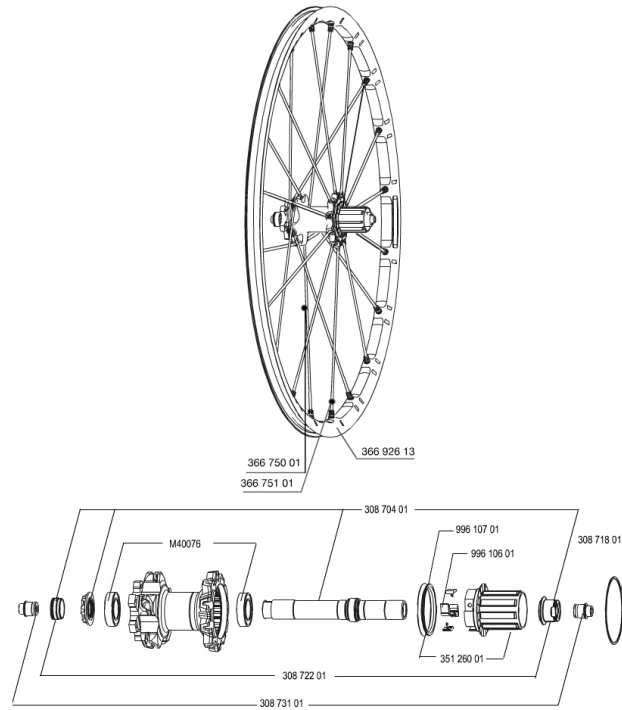

REFERENCES WHEELS

356027 CROSSMAX SLR 650b D6t REAR 356033 CROSSMAX SLR 650b Dcl REAR

RIMS

&NBSP;:

36692613 "KIT REAR CROSSMAX SLR 27,5" RIM"

SPOKES

36675001 "KIT 10 NDS XMAX SLR/ENDURO 27,5" ALU SPK 281,5mm"
36675101 "KIT 10 DS XMAX SLR/END/PRO/DEEMAX PRO 27,5" SPK 251,5mm"

HUB SHELLS

M40076 HUB BEARINGS 17x30x7 6903 x 2
99610701 ITS-4 FREEWHEEL SEAL
35126001 ITS-4 FREEWHEEL BODY + SEAL 2013 (NO PAWLS)
30871801 ELASTIC RING 56mm diam. ITS-4 20 SPOKES
99610601 PAWLS KIT FOR ITS-4 (OR TS-2)
30870401 REAR QRM + AXLE KIT ITS4 135mm from 2012

ADAPTERS

30872201 FRAME SUPPORT ITS-4 135mm REAR AXLE > 2012
30873101 2 REAR REDUCERS 12/9,5mm 2012 ITS4 HUB

MAVIC *Crossmax SLR 650b*

Specifications

WHEEL WEIGHTS

Wheel weight 830