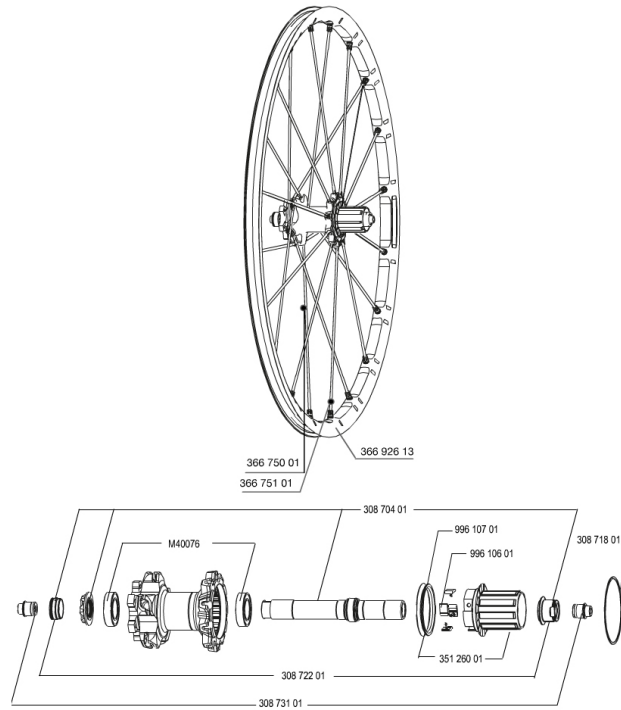

REFERENCES WHEELS

356027 CROSSMAX SLR 650b D6t REAR 356033 CROSSMAX SLR 650b Dcl REAR

RIMS

&NBSP;:

36692613 "KIT REAR CROSSMAX SLR 27,5" RIM"

SPOKES

36675101 "KIT 10 DS XMAX SLR/END/PRO/DEEMAX PRO 27,5" SPK 251,5mm"
36675001 "KIT 10 NDS XMAX SLR/ENDURO 27,5" ALU SPK 281,5mm"

HUB SHELLS

35126001 ITS-4 FREEWHEEL BODY + SEAL 2013 (NO PAWLS)
30871801 ELASTIC RING 56mm diam. ITS-4 20 SPOKES
99610601 PAWLS KIT FOR ITS-4 (OR TS-2)
30870401 REAR QRM + AXLE KIT ITS4 135mm from 2012
M40076 HUB BEARINGS 17x30x7 6903 x 2
99610701 ITS-4 FREEWHEEL SEAL

ADAPTERS

30873101 2 REAR REDUCERS 12/9,5mm 2012 ITS4 HUB
30872201 FRAME SUPPORT ITS-4 135mm REAR AXLE > 2012

MAVIC *Crossmax SLR 650b*

Specifications

WHEEL WEIGHTS

Wheel weight 830