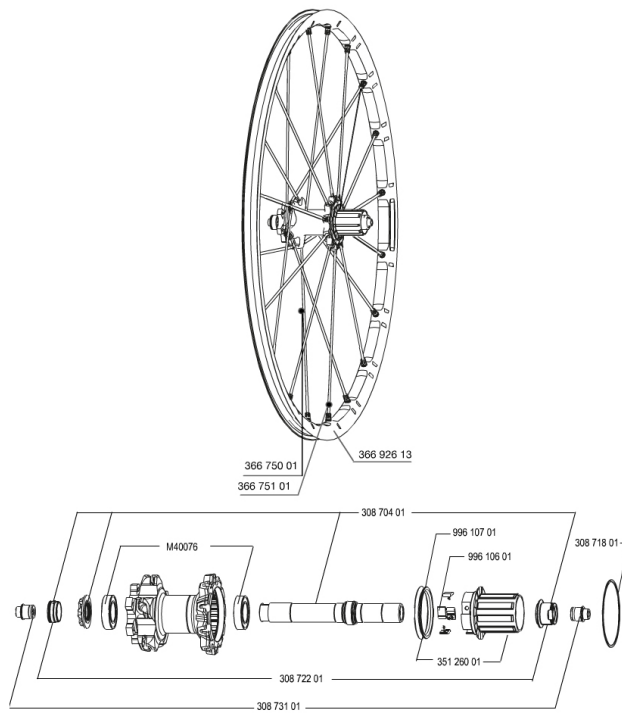

REFERENCES WHEELS

356027 CROSSMAX SLR 650b D61 REAR

356033 CROSSMAX SLR 650b Dcl REAR

RIMS

&NBSP;:

36692613 "KIT REAR CROSSMAX SLR 27,5" RIM"

SPOKES

36675101 "KIT 10 DS XMAX SLR/END/PRO/DEEMAX PRO 27,5" SPK 251,5mm"

36675001 "KIT 10 NDS XMAX SLR/ENDURO 27,5" ALU SPK 281,5mm"

HUB SHELLS

30871801 ELASTIC RING 56mm diam. ITS-4 20 SPOKES

99610601 PAWLS KIT FOR ITS-4 (OR TS-2)

30870401 REAR QRM + AXLE KIT ITS4 135mm from 2012

M40076 HUB BEARINGS 17x30x7 6903 x 2

99610701 ITS-4 FREEWHEEL SEAL

35126001 ITS-4 FREEWHEEL BODY + SEAL 2013 (NO PAWLS)

ADAPTERS

30873101 2 REAR REDUCERS 12/9,5mm 2012 ITS4 HUB

30872201 FRAME SUPPORT ITS-4 135mm REAR AXLE > 2012

MAVIC *Crossmax SLR 650b*

Specifications

WHEEL WEIGHTS

Wheel weight 830