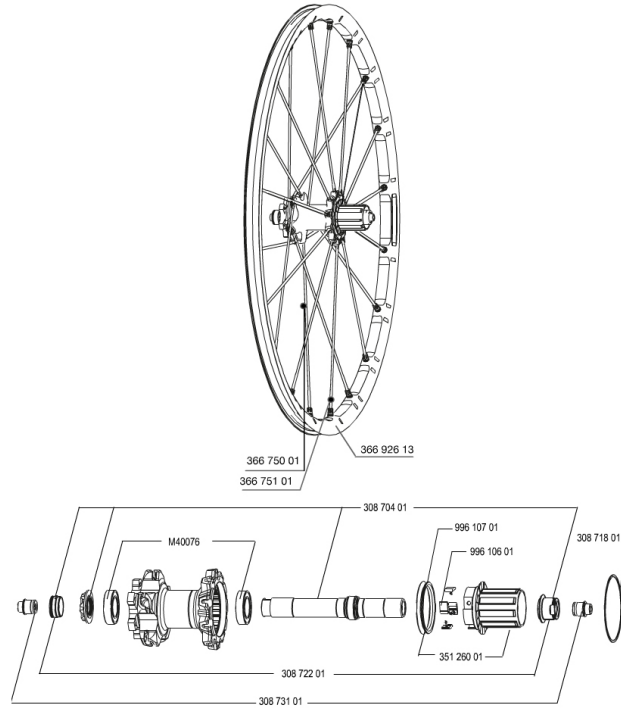

REFERENCES WHEELS

356027 CROSSMAX SLR 650b D6t REAR 356033 CROSSMAX SLR 650b Dcl REAR

RIMS

&NBSP;:

36692613 "KIT REAR CROSSMAX SLR 27,5" RIM"

SPOKES

36675101 "KIT 10 DS XMAX SLR/END/PRO/DEEMAX PRO 27,5" SPK 251,5mm"
36675001 "KIT 10 NDS XMAX SLR/ENDURO 27,5" ALU SPK 281,5mm"

HUB SHELLS

35126001 ITS-4 FREEWHEEL BODY + SEAL 2013 (NO PAWLS)
30871801 ELASTIC RING 56mm diam. ITS-4 20 SPOKES
99610601 PAWLS KIT FOR ITS-4 (OR TS-2)
30870401 REAR QRM + AXLE KIT ITS4 135mm from 2012
M40076 HUB BEARINGS 17x30x7 6903 x 2
99610701 ITS-4 FREEWHEEL SEAL

ADAPTERS

30873101 2 REAR REDUCERS 12/9,5mm 2012 ITS4 HUB
30872201 FRAME SUPPORT ITS-4 135mm REAR AXLE > 2012

MAVIC *Crossmax SLR 650b*

Specifications

WHEEL WEIGHTS

Wheel weight 830