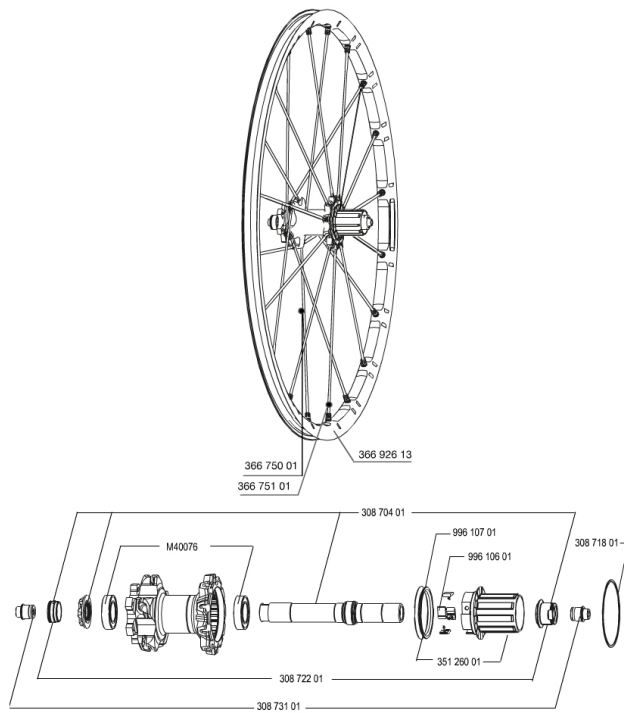

REFERENZE RUOTE

356027 CROSSMAX SLR 650b D6T REAR

356033 CROSSMAX SLR 650b Dcl REAR

RIMS

&NBSP;:

36692613	"REAR CROSSMAX SLR 650b/27,5" RIM"
----------	------------------------------------

SPOKES

36675101	"10 SPOKES DRIVE SIDE CROSSMAX SLR/ENDURO 650b/27,5" 251,5m
36675001	"10 SPOKES OPP DRIVE SIDE CROSSMAX SLR/ENDURO 650b/27,5" 28

HUB SHELLS

30870401	REAR AXLE KIT ITS4 135mm D6T/DCL 2012
M40076	HUB BEARINGS 17x30x7 6903 x 2
99610701	ITS4 SEAL
35126001	ITS-4 FREEWHEEL BODY + SEAL 2013 (WITHOUT PAWLS)
30871801	ELASTIC RING 56mm diam.
99610601	ITS4 PAWLS KIT

ADAPTERS

30873101	2 REAR REDUCERS 12/9,5mm 2012 ITS4 HUB
30872201	FORK REST ITS-4 135mm REAR AXLE > 2012

MAVIC *Crossmax SLR 650b*

2

2014

REAR

Specifications

PESI RUOTE

Peso della ruota 830