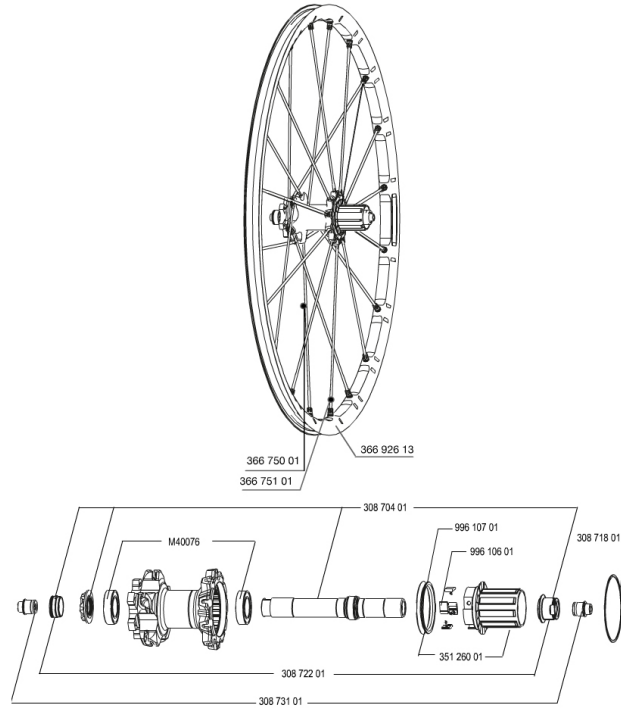

REFERENZE RUOTE

356027 CROSSMAX SLR 650b D6T REAR 356033 CROSSMAX SLR 650b Dcl REAR

RIMS

&NBSP;:

36692613	"REAR CROSSMAX SLR 650b/27,5"" RIM"
----------	-------------------------------------

SPOKES

36675001	"10 SPOKES OPP DRIVE SIDE CROSSMAX SLR/ENDURO 650b/27,5"" 28
36675101	"10 SPOKES DRIVE SIDE CROSSMAX SLR/ENDURO 650b/27,5"" 251,5m

HUB SHELLS

99610701	ITS4 SEAL
35126001	ITS-4 FREEWHEEL BODY + SEAL 2013 (WITHOUT PAWLS)
30871801	ELASTIC RING 56mm diam.
99610601	ITS4 PAWLS KIT
30870401	REAR AXLE KIT ITS4 135mm D6T/DCL 2012
M40076	HUB BEARINGS 17x30x7 6903 x 2

ADAPTERS

30872201	FORK REST ITS-4 135mm REAR AXLE > 2012
30873101	2 REAR REDUCERS 12/9,5mm 2012 ITS4 HUB

MAVIC *Crossmax SLR 650b*

2

2014

REAR

Specifications

PESI RUOTE

Peso della ruota 830