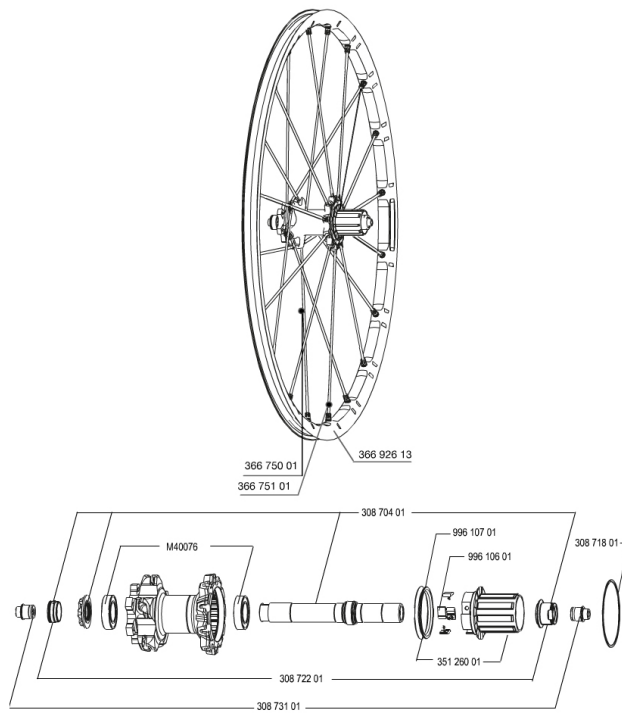

## REFERENZE RUOTE

356027 CROSSMAX SLR 650b D6T REAR

356033 CROSSMAX SLR 650b Dcl REAR

## RIMS

&NBSP;:

36692613	"REAR CROSSMAX SLR 650b/27,5"" RIM"
----------	-------------------------------------

## SPOKES

36675101	"10 SPOKES DRIVE SIDE CROSSMAX SLR/ENDURO 650b/27,5"" 251,5m
36675001	"10 SPOKES OPP DRIVE SIDE CROSSMAX SLR/ENDURO 650b/27,5"" 28

### **PESI RUOTE**

Peso della ruota 830