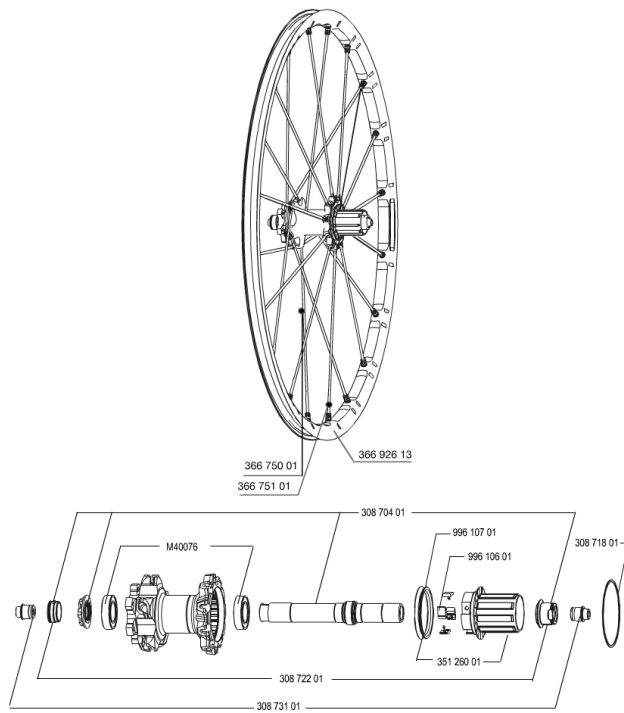

## REFERENZE RUOTE

356027 CROSSMAX SLR 650b D6T REAR

356033 CROSSMAX SLR 650b Dcl REAR

## RIMS

&NBSP;:

36692613	"REAR CROSSMAX SLR 650b/27,5"" RIM"
----------	-------------------------------------

## SPOKES

36675001	"10 SPOKES OPP DRIVE SIDE CROSSMAX SLR/ENDURO 650b/27,5"" 28
36675101	"10 SPOKES DRIVE SIDE CROSSMAX SLR/ENDURO 650b/27,5"" 251,5m

### **PESI RUOTE**

Peso della ruota 830