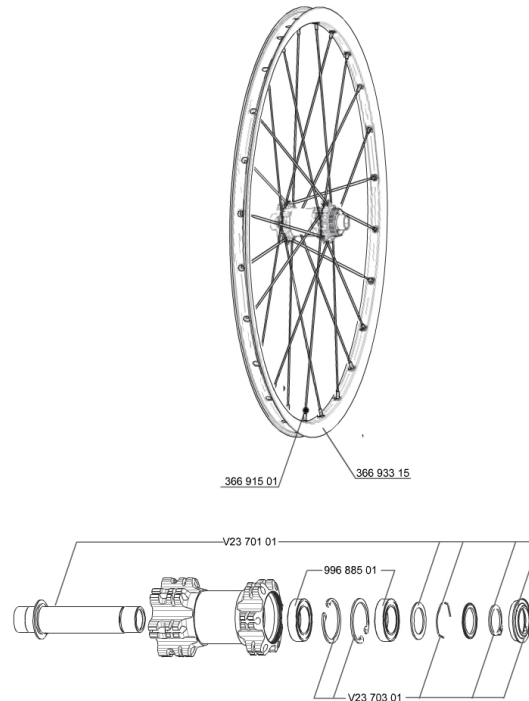

REFERENZEN RÄDER

356057 CROSSRIDE D650b 15mmFRT

RIMS

&NBSP;;

36693315 "FRONT/REAR CROSSRIDE 650b/27,5" RIM"

SPOKES

36691501 KIT 12 DS CROSSRIDE/XA +/E-XA + 27,5" SPOKE 277mm - white st

HUB SHELLS

V2370301 FRONT AUTO ADJUST.PLAY KIT 15MM AXLE
V2370101 KIT FRONT AXLE 15MM CROSSONE-/RIDE-/ROC - while stock last
99688501 BEARING KIT 9/15 D6T HUB

MAVIC *Crossride 650b*

Specifications

RADGEWICHTE

Radgewicht 905