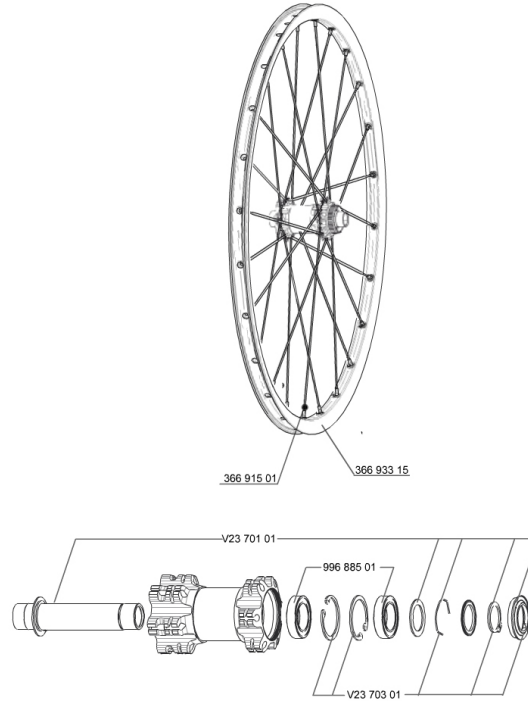

REFERENZEN RÄDER

356057 CROSSRIDE D650b 15mmFRT

RIMS

&NBSP;;

36693315	"FRONT/REAR CROSSRIDE 650b/27,5"" RIM"
----------	--

SPOKES

36691501	KIT 12 DS CROSSRIDE/XA +/E-XA + 27,5" SPOKE 277mm - while st
----------	--

HUB SHELLS

V2370101	KIT FRONT AXLE 15MM CROSSONE-/RIDE/-ROC - while stock last
99688501	BEARING KIT 9/15 D6T HUB
V2370301	FRONT AUTO ADJUST.PLAY KIT 15MM AXLE

MAVIC *Crossride 650b*

Specifications

RADGEWICHTE

Radgewicht 905