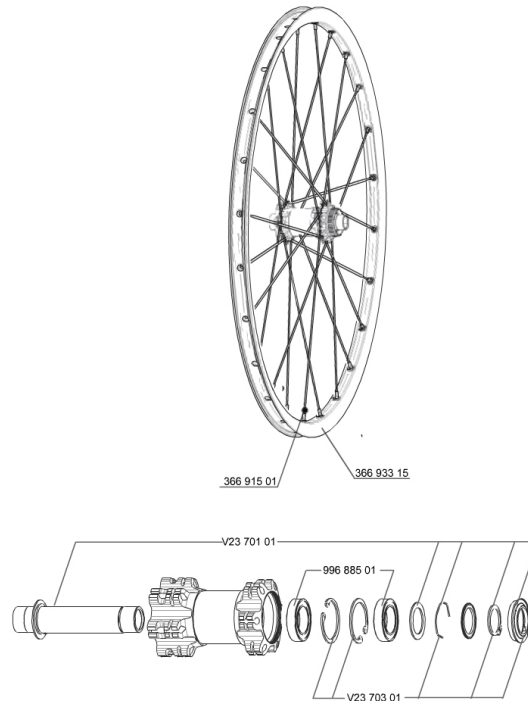

REFERENCES WHEELS

356057 CROSSRIDE D650b 15mmFRT

RIMS

&NBSP;;

36693315 "KIT FRONT/REAR CROSSRIDE 27,5"" RIM"

SPOKES

36691501 KIT 12 DS CROSSRIDE/XA +/E-XA + 27,5" SPOKE 277mm - while st

HUB SHELLS

V2370301 KIT FRONT AUTO ADJUSTING PLAY 15mm AXLE

V2370101 KIT FRONT AXLE 15MM CROSSONE-/RIDE-/ROC - while stock last

99688501 BEARING KIT 9/12/15 D6T HUB 20x32x7 6804

MAVIC *Crossride 650b*

Specifications

WHEEL WEIGHTS

Wheel weight 905