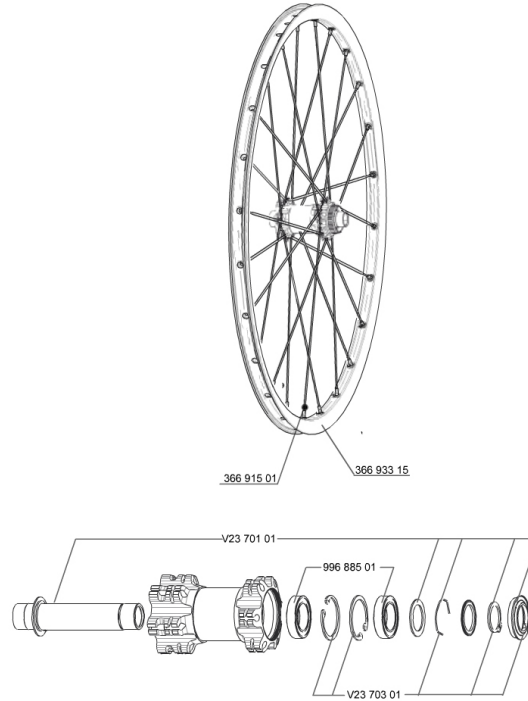

REFERENCES WHEELS

356057 CROSSRIDE D650b 15mmFRT

RIMS

&NBSP;;

36693315 "KIT FRONT/REAR CROSSRIDE 27,5"" RIM"

SPOKES

36691501 KIT 12 DS CROSSRIDE/XA +/-E-XA + 27,5" SPOKE 277mm - while st

HUB SHELLS

V2370101 KIT FRONT AXLE 15MM CROSSONE/-RIDE/-ROC - while stock last

99688501 BEARING KIT 9/12/15 D6T HUB 20x32x7 6804

V2370301 KIT FRONT AUTO ADJUSTING PLAY 15mm AXLE

MAVIC *Crossride 650b*

Specifications

WHEEL WEIGHTS

Wheel weight 905