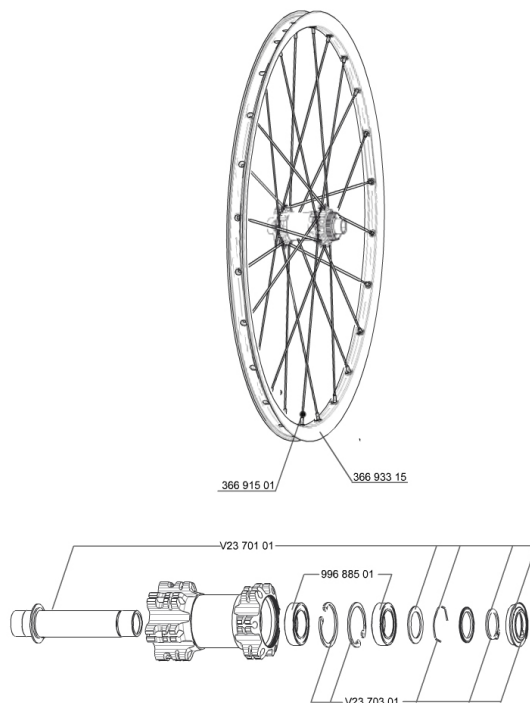

**REFERENCES WHEELS**

356057 CROSSRIDE D650b 15mmFRT

**RIMS**

&NBSP;;

36693315	"KIT FRONT/REAR CROSSRIDE 27,5"" RIM"
----------	---------------------------------------

**SPOKES**

36691501	KIT 12 DS CROSSRIDE/XA +/E-XA + 27,5" SPOKE 277mm - while st
----------	--

**HUB SHELLS**

V2370301	KIT FRONT AUTO ADJUSTING PLAY 15mm AXLE
V2370101	KIT FRONT AXLE 15MM CROSSONE-/RIDE-/ROC - while stock last
99688501	BEARING KIT 9/12/15 D6T HUB 20x32x7 6804

### **WHEEL WEIGHTS**

Wheel weight 905