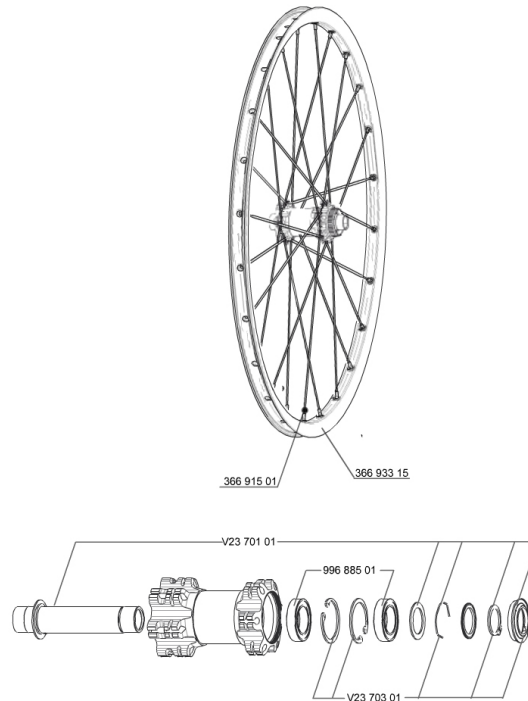

## REFERENCES WHEELS

356057 CROSSRIDE D650b 15mmFRT

### RIMS

&NBSP;;

36693315 "KIT FRONT/REAR CROSSRIDE 27,5"" RIM"

### SPOKES

36691501 KIT 12 DS CROSSRIDE/XA +/E-XA + 27,5" SPOKE 277mm - while st

### **WHEEL WEIGHTS**

Wheel weight 905