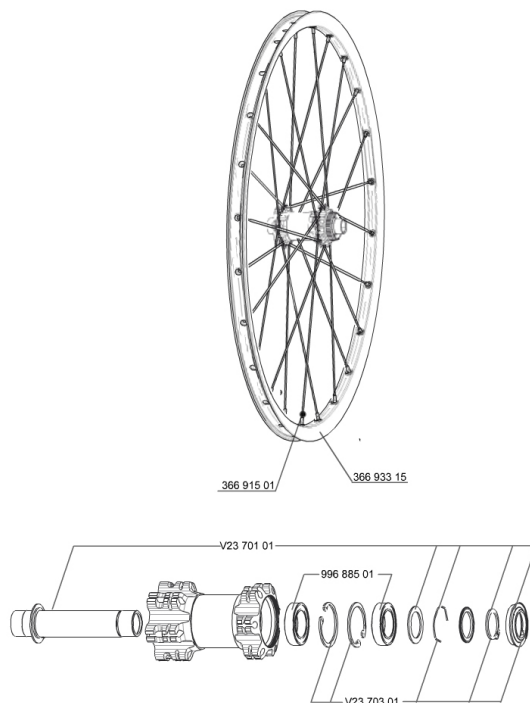

REFERENCES WHEELS

356057 CROSSRIDE D650b 15mmFRT

RIMS

&NBSP;;

36693315 "KIT FRONT/REAR CROSSRIDE 27,5"" RIM"

SPOKES

36691501 KIT 12 DS CROSSRIDE/XA +/E-XA + 27,5" SPOKE 277mm - while st

HUB SHELLS

V2370101 KIT FRONT AXLE 15MM CROSSONE/-RIDE/-ROC - while stock last

99688501 BEARING KIT 9/12/15 D6T HUB 20x32x7 6804

V2370301 KIT FRONT AUTO ADJUSTING PLAY 15mm AXLE

MAVIC *Crossride 650b*

Specifications

WHEEL WEIGHTS

Wheel weight 905