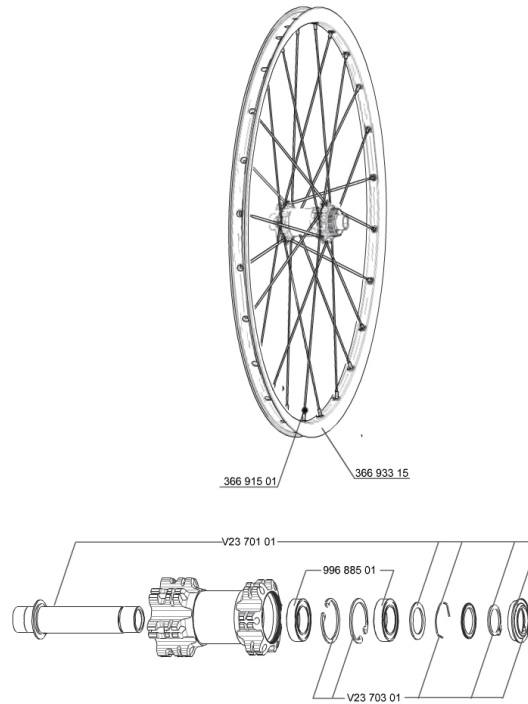

REFERENCES WHEELS

356057 CROSSRIDE D650b 15mmFRT

RIMS

&NBSP;;

36693315 "KIT FRONT/REAR CROSSRIDE 27,5"" RIM"

SPOKES

36691501 KIT 12 DS CROSSRIDE/XA +/E-XA + 27,5" SPOKE 277mm - while st

HUB SHELLS

V2370301 KIT FRONT AUTO ADJUSTING PLAY 15mm AXLE

V2370101 KIT FRONT AXLE 15MM CROSSONE-/RIDE-/ROC - while stock last

99688501 BEARING KIT 9/12/15 D6T HUB 20x32x7 6804

MAVIC *Crossride 650b*

Specifications

WHEEL WEIGHTS

Wheel weight 905