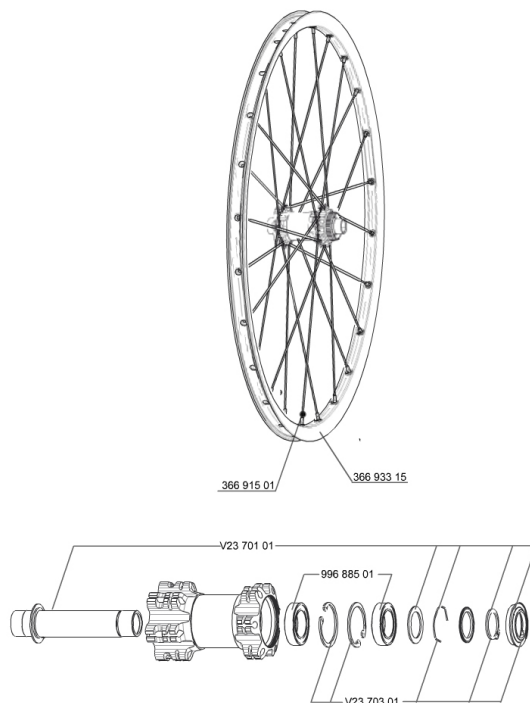

REFERENCES WHEELS

356057 CROSSRIDE D650b 15mmFRT

RIMS

&NBSP;;

36693315 "KIT FRONT/REAR CROSSRIDE 27,5"" RIM"

SPOKES

36691501 KIT 12 DS CROSSRIDE/XA +/E-XA + 27,5" SPOKE 277mm - while st

HUB SHELLS

V2370301 KIT FRONT AUTO ADJUSTING PLAY 15mm AXLE

V2370101 KIT FRONT AXLE 15MM CROSSONE-/RIDE-/ROC - while stock last

99688501 BEARING KIT 9/12/15 D6T HUB 20x32x7 6804

MAVIC *Crossride 650b*

Specifications

WHEEL WEIGHTS

Wheel weight 905