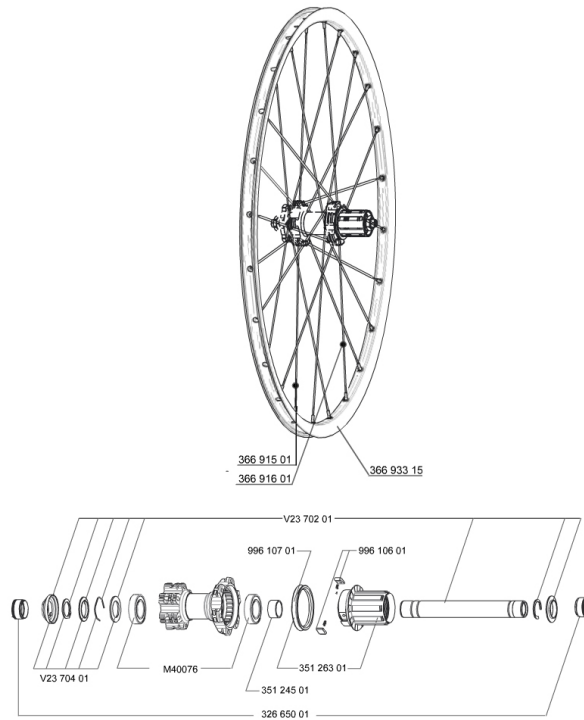

REFERENZEN RÄDER

356058 CROSSRIDE D650b 12x142REAR

RIMS

&NBSP;:

36693315	"FRONT/REAR CROSSRIDE 650b/27,5" RIM"
----------	---------------------------------------

SPOKES

36691501	KIT 12 DS CROSSRIDE/XA +/E-XA + 27,5" SPOKE 277mm - while st
36691601	KIT 12 DS CROSSRIDE/E-XA ELITE 27,5" SPK 275mm

HUB SHELLS

V2370201	KIT REAR AXLE 12MM CROSSONE/CROSSRIDE/CROSSROC
99610701	ITS4 SEAL
32665001	135>142mmRRAdaptersRedXRide012
99610601	ITS4 PAWLS KIT
V2370401	REAR AUTO ADJUST.PLAY KIT 12MM AXLE
35126301	TS-2 FREEWHEEL BODY + SEAL 2013 (NO PAWLS) - while stock las

MAVIC *Crossride 650b*

Specifications

RADGEWICHTE

Radgewicht 1020