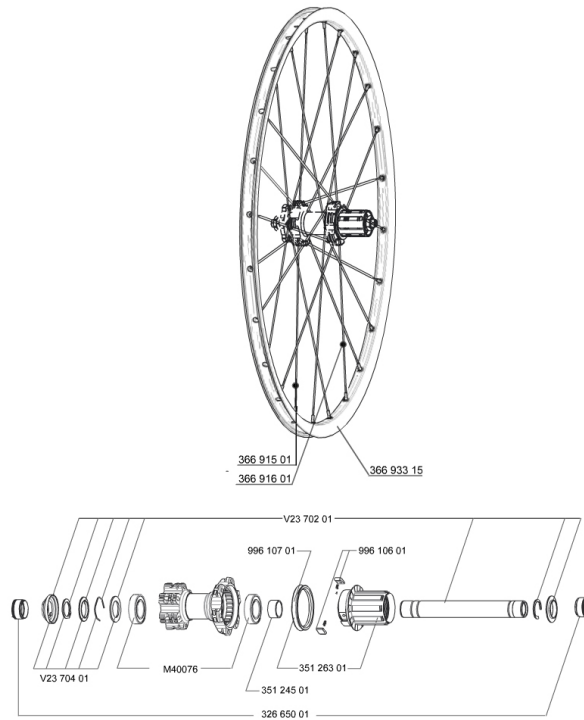

REFERENZEN RÄDER

356058 CROSSRIDE D650b 12x142REAR

RIMS

&NBSP;:

36693315	"FRONT/REAR CROSSRIDE 650b/27,5" RIM"
----------	---------------------------------------

SPOKES

36691501	KIT 12 DS CROSSRIDE/XA +/E-XA + 27,5" SPOKE 277mm - while st
36691601	KIT 12 DS CROSSRIDE/E-XA ELITE 27,5" SPK 275mm

HUB SHELLS

V2370201	KIT REAR AXLE 12MM CROSSONE/CROSSRIDE/CROSSROC
99610701	ITS4 SEAL
32665001	135>142mmRRAaptersRedXRide012
99610601	ITS4 PAWLS KIT
V2370401	REAR AUTO ADJUST.PLAY KIT 12MM AXLE
35126301	TS-2 FREEWHEEL BODY + SEAL 2013 (NO PAWLS) - while stock las

MAVIC *Crossride 650b*

2

2014

REAR

Specifications

RADGEWICHTE

Radgewicht 1020