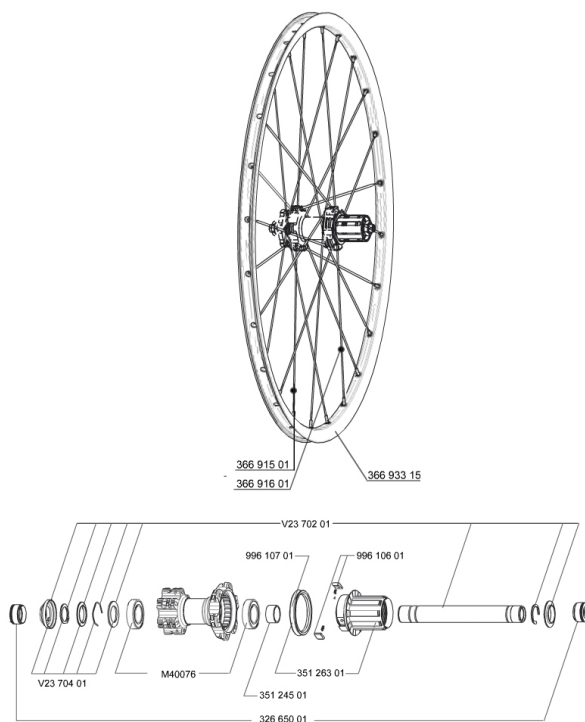

REFERENZEN RÄDER

356058 CROSSRIDE D650b 12x142REAR

RIMS

&NBSP;:

36693315 "FRONT/REAR CROSSRIDE 650b/27,5" RIM"

SPOKES

36691501 KIT 12 DS CROSSRIDE/XA +/E-XA + 27,5" SPOKE 277mm - while st

36691601 KIT 12 DS CROSSRIDE/E-XA ELITE 27,5" SPK 275mm

HUB SHELLS

35126301 TS-2 FREEWHEEL BODY + SEAL 2013 (NO PAWLS) - while stock las

V2370201 KIT REAR AXLE 12MM CROSSONE/CROSSRIDE/CROSSROC

99610701 ITS4 SEAL

32665001 135>142mmRRAdaptersRedXRide012

99610601 ITS4 PAWLS KIT

V2370401 REAR AUTO ADJUST.PLAY KIT 12MM AXLE

MAVIC *Crossride 650b*

2

2014

REAR

Specifications

RADGEWICHTE

Radgewicht 1020