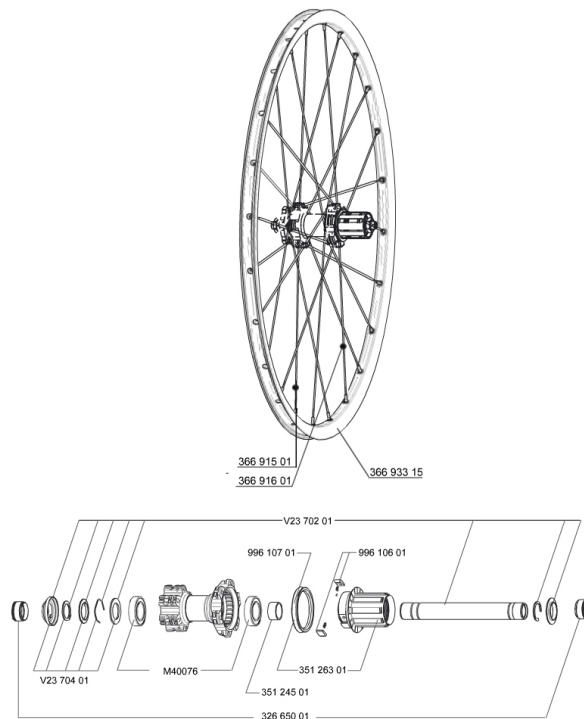

## REFERENCES WHEELS

356058 CROSSRIDE D650b 12x142REAR

### RIMS

&NBSP;;

36693315 "KIT FRONT/REAR CROSSRIDE 27,5" RIM"

### SPOKES

36691501 KIT 12 DS CROSSRIDE/XA +/E-XA + 27,5" SPOKE 277mm - while st  
36691601 KIT 12 DS CROSSRIDE/E-XA ELITE 27,5" SPK 275mm

### **WHEEL WEIGHTS**

Wheel weight 1020