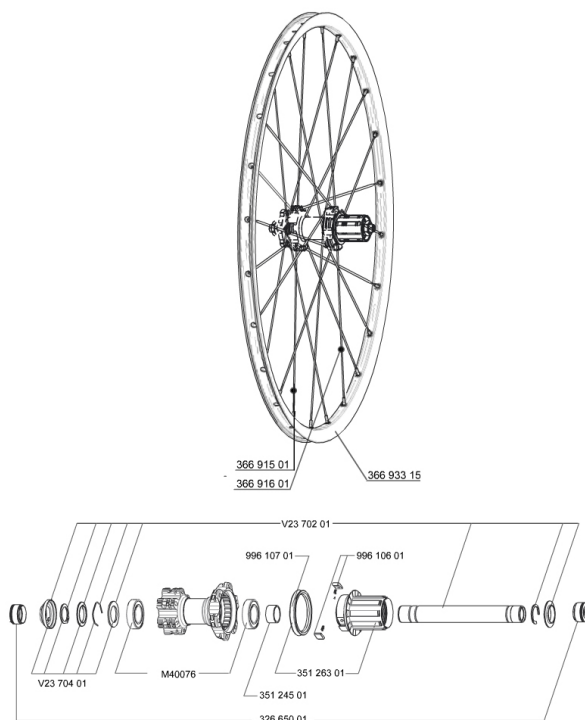

REFERENCES WHEELS

356058 CROSSRIDE D650b 12x142REAR

RIMS

&NBSP;:

36693315	"KIT FRONT/REAR CROSSRIDE 27,5" RIM"
----------	--------------------------------------

SPOKES

36691601	KIT 12 DS CROSSRIDE/E-XA ELITE 27,5" SPK 275mm
36691501	KIT 12 DS CROSSRIDE/XA +/E-XA + 27,5" SPOKE 277mm - while st

HUB SHELLS

32665001	135>142mmRRAdaptersRedXRide012
99610601	PAWLS KIT FOR ITS-4 (OR TS-2)
V2370401	KIT REAR AUTO ADJUSTING PLAY 12mm AXLE
35126301	TS-2 FREEWHEEL BODY + SEAL 2013 (NO PAWLS) - while stock las
V2370201	KIT REAR AXLE 12MM CROSSONE/CROSSRIDE/CROSSROC
99610701	ITS-4 FREEWHEEL SEAL

MAVIC *Crossride 650b*

Specifications

WHEEL WEIGHTS

Wheel weight 1020