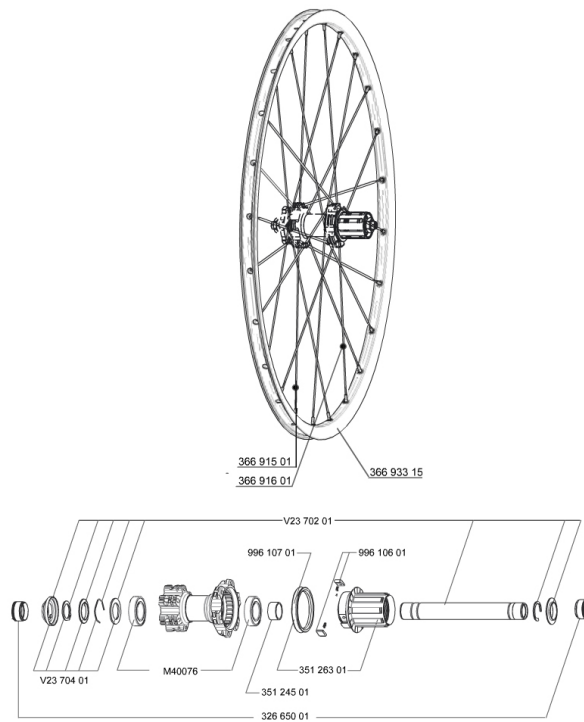

## REFERENCES WHEELS

356058 CROSSRIDE D650b 12x142REAR

## RIMS

&NBSP;:

36693315 "KIT FRONT/REAR CROSSRIDE 27,5" RIM"

## SPOKES

36691501 KIT 12 DS CROSSRIDE/XA +/E-XA + 27,5" SPOKE 277mm - while st  
36691601 KIT 12 DS CROSSRIDE/E-XA ELITE 27,5" SPK 275mm

### **WHEEL WEIGHTS**

Wheel weight 1020