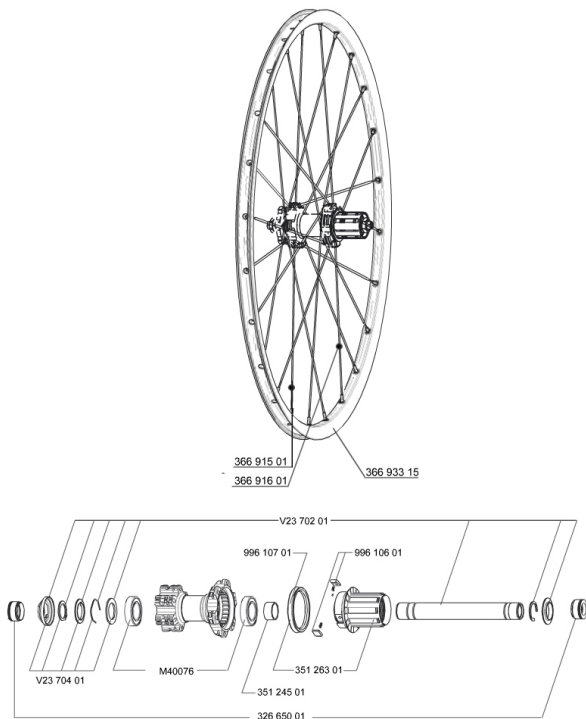

## REFERENCES WHEELS

356058 CROSSRIDE D650b 12x142REAR

## RIMS

&NBSP;:

36693315 "KIT FRONT/REAR CROSSRIDE 27,5" RIM"

## SPOKES

36691501 KIT 12 DS CROSSRIDE/XA +/E-XA + 27,5" SPOKE 277mm - while st  
36691601 KIT 12 DS CROSSRIDE/E-XA ELITE 27,5" SPK 275mm

### **WHEEL WEIGHTS**

Wheel weight 1020