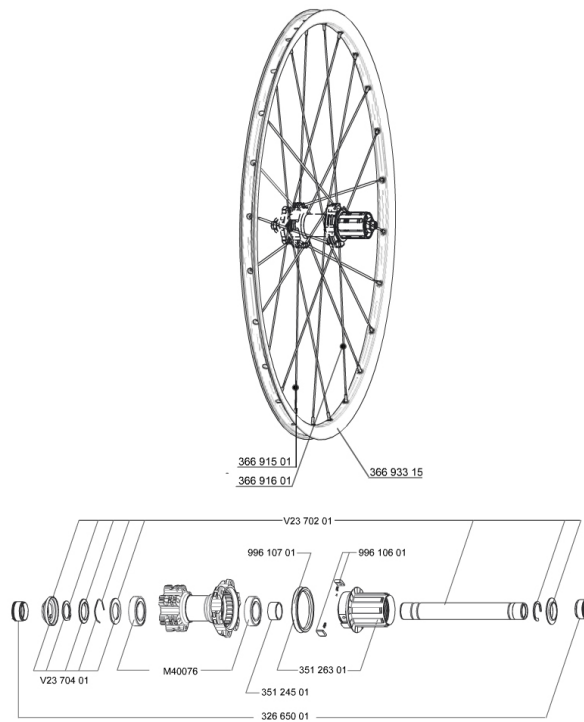

## REFERENCES WHEELS

356058 CROSSRIDE D650b 12x142REAR

## RIMS

&NBSP;:

36693315 "KIT FRONT/REAR CROSSRIDE 27,5" RIM"

## SPOKES

36691601 KIT 12 DS CROSSRIDE/E-XA ELITE 27,5" SPK 275mm  
36691501 KIT 12 DS CROSSRIDE/XA +/E-XA + 27,5" SPOKE 277mm - while st

### **WHEEL WEIGHTS**

Wheel weight 1020