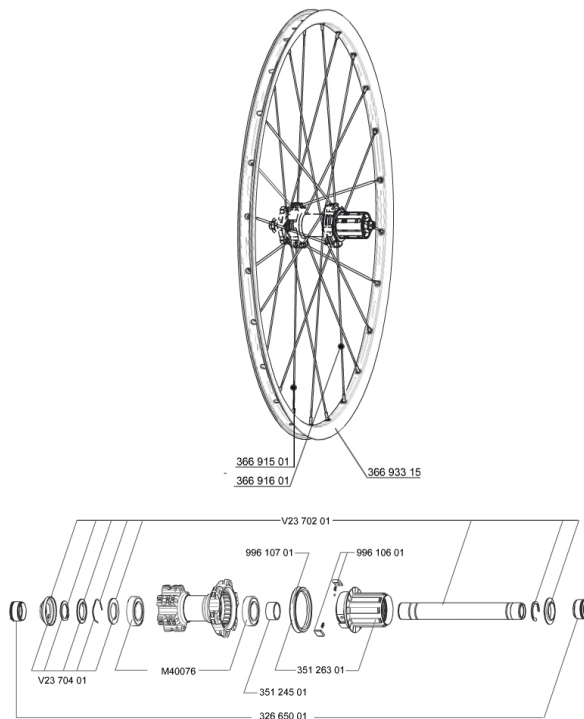

REFERENCES WHEELS

356058 CROSSRIDE D650b 12x142REAR

RIMS

&NBSP;:

36693315 "KIT FRONT/REAR CROSSRIDE 27,5"" RIM"

SPOKES

36691601 KIT 12 DS CROSSRIDE/E-XA ELITE 27,5" SPK 275mm
36691501 KIT 12 DS CROSSRIDE/XA +/E-XA + 27,5" SPOKE 277mm - while st

HUB SHELLS

99610601 PAWLS KIT FOR ITS-4 (OR TS-2)
V2370401 KIT REAR AUTO ADJUSTING PLAY 12mm AXLE
35126301 TS-2 FREEWHEEL BODY + SEAL 2013 (NO PAWLS) - while stock las
V2370201 KIT REAR AXLE 12MM CROSSONE/CROSSRIDE/CROSSROC
99610701 ITS-4 FREEWHEEL SEAL
32665001 135>142mmRRAdaptersRedXRide012

MAVIC *Crossride 650b*

Specifications

WHEEL WEIGHTS

Wheel weight 1020