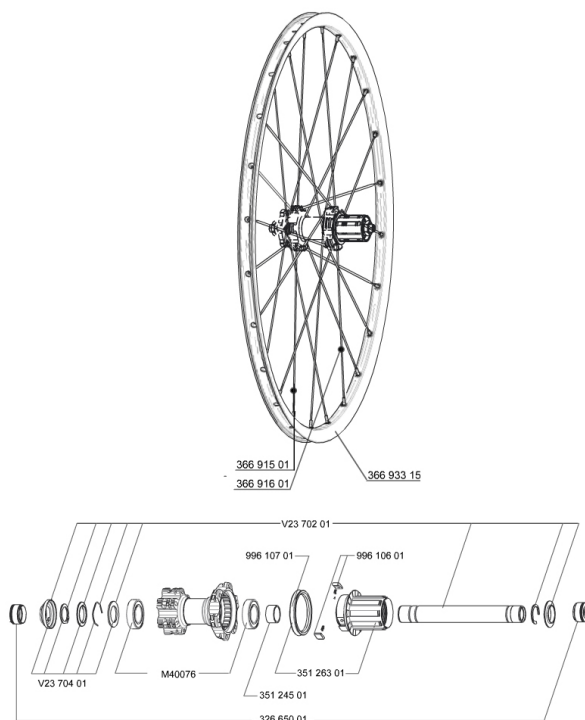

REFERENCES WHEELS

356058 CROSSRIDE D650b 12x142REAR

RIMS

&NBSP;:

36693315 "KIT FRONT/REAR CROSSRIDE 27,5" RIM"

SPOKES

36691601 KIT 12 DS CROSSRIDE/E-XA ELITE 27,5" SPK 275mm
36691501 KIT 12 DS CROSSRIDE/XA +/E-XA + 27,5" SPOKE 277mm - while st

HUB SHELLS

32665001 135>142mmRRAdaptersRedXRide012
99610601 PAWLS KIT FOR ITS-4 (OR TS-2)
V2370401 KIT REAR AUTO ADJUSTING PLAY 12mm AXLE
35126301 TS-2 FREEWHEEL BODY + SEAL 2013 (NO PAWLS) - while stock las
V2370201 KIT REAR AXLE 12MM CROSSONE/CROSSRIDE/CROSSROC
99610701 ITS-4 FREEWHEEL SEAL

MAVIC *Crossride 650b*

Specifications

WHEEL WEIGHTS

Wheel weight 1020