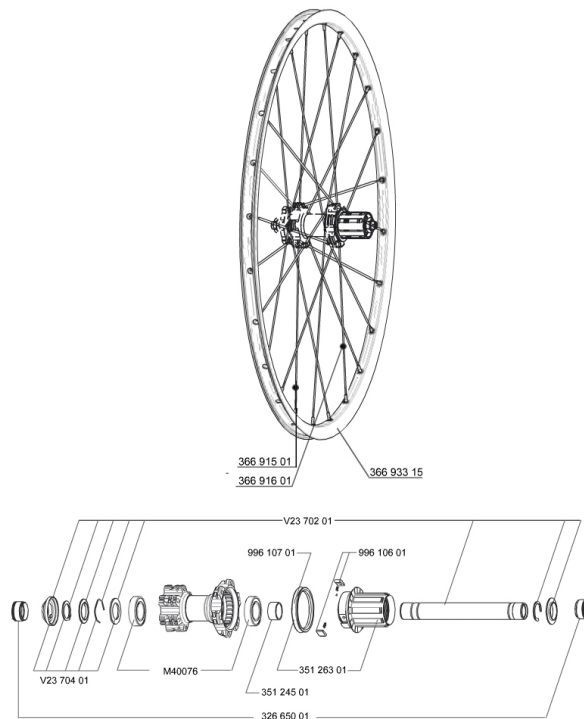

## REFERENCES WHEELS

356058 CROSSRIDE D650b 12x142REAR

## RIMS

&NBSP;:

36693315 "KIT FRONT/REAR CROSSRIDE 27,5" RIM"

## SPOKES

36691601 KIT 12 DS CROSSRIDE/E-XA ELITE 27,5" SPK 275mm  
36691501 KIT 12 DS CROSSRIDE/XA +/-E-XA + 27,5" SPOKE 277mm - while st

### **WHEEL WEIGHTS**

Wheel weight 1020