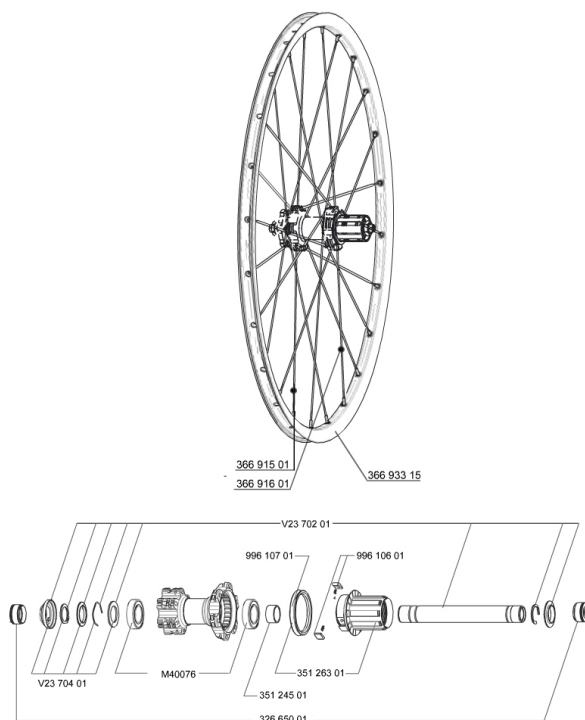

REFERENZE RUOTE

356058 CROSSRIDE D650b 12x142REAR

RIMS

&NBSP;:

36693315 "FRONT/REAR CROSSRIDE 650b/27,5" RIM"

SPOKES

36691501 KIT 12 DS CROSSRIDE/XA +/E-XA + 27,5" SPOKE 277mm - while st
36691601 KIT 12 DS CROSSRIDE/E-XA ELITE 27,5" SPK 275mm

HUB SHELLS

35126301 TS-2 FREEWHEEL BODY + SEAL 2013 (NO PAWLS) - while stock las
V2370201 KIT REAR AXLE 12MM CROSSONE/CROSSRIDE/CROSSROC
99610701 ITS4 SEAL
32665001 135>142mmRRAdaptersRedXRide012
99610601 ITS4 PAWLS KIT
V2370401 REAR AUTO ADJUST.PLAY KIT 12MM AXLE

MAVIC *Crossride 650b*

Specifications

PESI RUOTE

Peso della ruota 1020