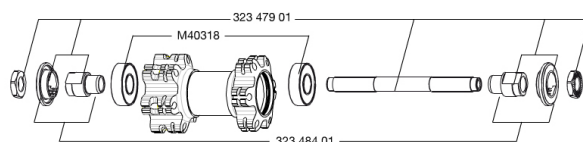

RÉFÉRENCES ROUES

356072 CROSSONE 650b FRT

JANTES

1	36693115	"FRONT/REAR CROSSONE 650b/27,5" RIM"
---	----------	--------------------------------------

RAYONS

2	36690101	"12 SPOKES FRONT/OPP DRIVE SIDE CROSSONE 650b/27,5" 278mm"
---	----------	--