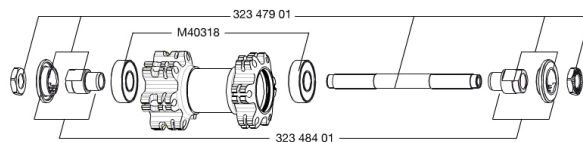

**RÉFÉRENCES ROUES**

356072 CROSSONE 650b FRT

**JANTES**

&nbsp;:

1	36693115	"FRONT/REAR CROSSONE 650b/27,5" RIM"
---	----------	--------------------------------------

**RAYONS**

2	36690101	"12 SPOKES FRONT/OPP DRIVE SIDE CROSSONE 650b/27,5" 278mm"
---	----------	--