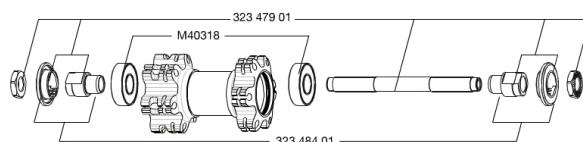

RÉFÉRENCES ROUES

356072 CROSSONE 650b FRT

JANTES

&NBSP;:

1	36693115	"FRONT/REAR CROSSONE 650b/27,5" RIM"
---	----------	--------------------------------------

RAYONS

2	36690101	"12 SPOKES FRONT/OPP DRIVE SIDE CROSSONE 650b/27,5" 278mm"
---	----------	--