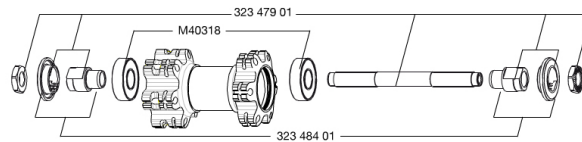

REFERENZEN RÄDER

356072 CROSSONE 650b FRT

RIMS

&NBSP;;

1	36693115	"FRONT/REAR CROSSONE 650b/27,5"" RIM"
---	----------	---------------------------------------

SPOKES

2	36690101	"12 SPOKES FRONT/OPP DRIVE SIDE CROSSONE 650b/27,5"" 278mm"
---	----------	---

HUB SHELLS

3	N/A	NABENKÖRPER
4	M40318	HUB BEARING KIT 6001
5	32347901	F.AXLE XLD/XMAX EN/COSMOS/KSY.
6	32348401	EXPANSIBLE BEARINGS SUPPORT

MAVIC *Crossone 650b*

Specifications

RADGEWICHTE

Radgewicht 940