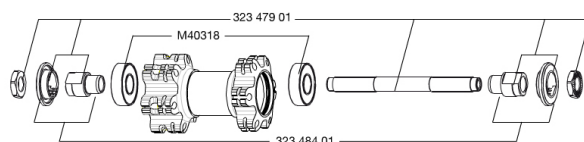

REFERENZEN RÄDER

356072 CROSSONE 650b FRT

RIMS

&NBSP;;

1	36693115	"FRONT/REAR CROSSONE 650b/27,5"" RIM"

SPOKES

2	36690101	"12 SPOKES FRONT/OPP DRIVE SIDE CROSSONE 650b/27,5"" 278mm"

HUB SHELLS

3	N/A	NABENKÖRPER
4	M40318	HUB BEARING KIT 6001
5	32347901	F.AXLE XLD/XMAX EN/COSMOS/KSY.
6	32348401	EXPANSIBLE BEARINGS SUPPORT