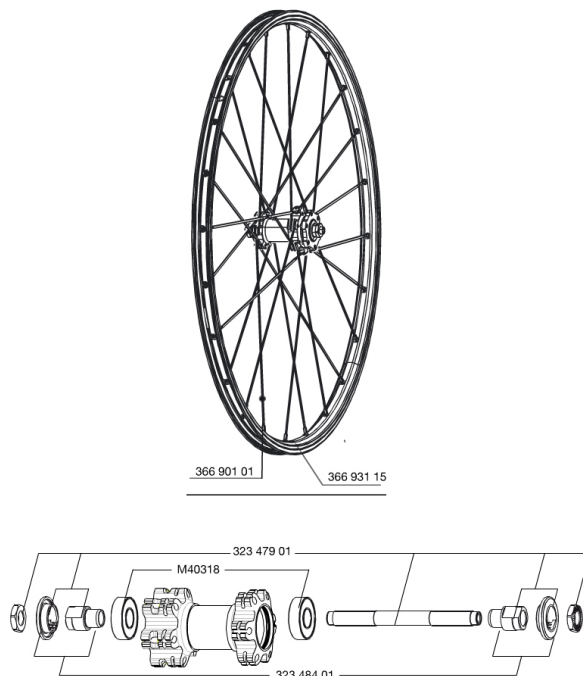

## REFERENCES WHEELS

356072 CROSSONE 650b FRT

## RIMS

&NBSP;;

1	36693115	"KIT FRONT/REAR CROSSONE 27,5"" RIM"
---	----------	--------------------------------------

## SPOKES

2	36690101	"KIT 12 FT/NDS CROSSONE/CROSSMAX/XA 27,5"" SPK 278mm"
---	----------	---

## HUB SHELLS

3	N/A	HUB BODY
4	M40318	KIT 2 HUB BEARINGS 6001
5	32347901	FRONT AXLE QRM UB
6	32348401	EXPANSIBLE BEARINGS SUPPORT

**MAVIC** *Crossone 650b*

***Specifications***

**WHEEL WEIGHTS**

Wheel weight 940