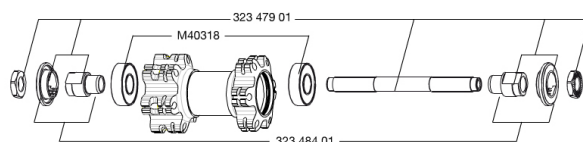

**REFERENCES WHEELS**

356072 CROSSONE 650b FRT

**RIMS**

&NBSP;;

1	36693115	"KIT FRONT/REAR CROSSONE 27,5"" RIM"
---	----------	--------------------------------------

**SPOKES**

2	36690101	"KIT 12 FT/NDS CROSSONE/CROSSMAX/XA 27,5"" SPK 278mm"
---	----------	---