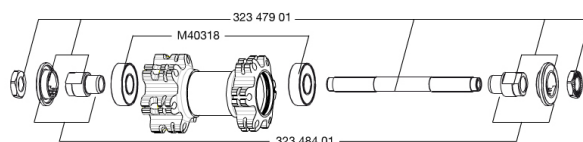

REFERENCES WHEELS

356072 CROSSONE 650b FRT

RIMS

&NBSP;;

1	36693115	"KIT FRONT/REAR CROSSONE 27,5"" RIM"
----------	----------	--------------------------------------

SPOKES

2	36690101	"KIT 12 FT/NDS CROSSONE/CROSSMAX/XA 27,5"" SPK 278mm"
----------	----------	---

HUB SHELLS

3	N/A	HUB BODY
4	M40318	KIT 2 HUB BEARINGS 6001
5	32347901	FRONT AXLE QRM UB
6	32348401	EXPANSIBLE BEARINGS SUPPORT

MAVIC *Crossone 650b*

Specifications

WHEEL WEIGHTS

Wheel weight 940