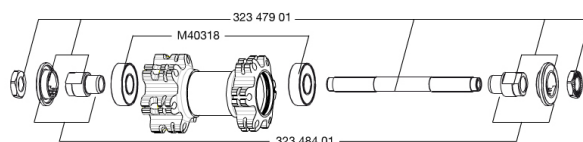

REFERENCES WHEELS

356072 CROSSONE 650b FRT

RIMS

&NBSP;:

1	36693115	"KIT FRONT/REAR CROSSONE 27,5"" RIM"
---	----------	--------------------------------------

SPOKES

2	36690101	"KIT 12 FT/NDS CROSSONE/CROSSMAX/XA 27,5"" SPK 278mm"
---	----------	---

HUB SHELLS

3	N/A	HUB BODY
4	M40318	KIT 2 HUB BEARINGS 6001
5	32347901	FRONT AXLE QRM UB
6	32348401	EXPANSIBLE BEARINGS SUPPORT

MAVIC *Crossone 650b*

Specifications

WHEEL WEIGHTS

Wheel weight 940