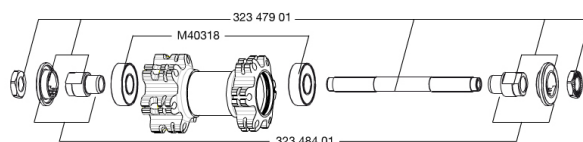

REFERENZE RUOTE

356072 CROSSONE 650b FRT

RIMS

&NBSP;;

1	36693115	"FRONT/REAR CROSSONE 650b/27,5"" RIM"
---	----------	---------------------------------------

SPOKES

2	36690101	"12 SPOKES FRONT/OPP DRIVE SIDE CROSSONE 650b/27,5"" 278mm"
---	----------	---

HUB SHELLS

3	N/A	CORPO MOZZO
4	M40318	KIT CUSCINETTI MOZZO 6001
5	32347901	KIT ASSE ANT. XLD/XMAX EN/COSMOS/KSY.
6	32348401	SUPPORTO ESPANDIBILE x CUSCINETTI MOZZO

MAVIC *Crossone 650b*

2

2014
FRONT

Specifications