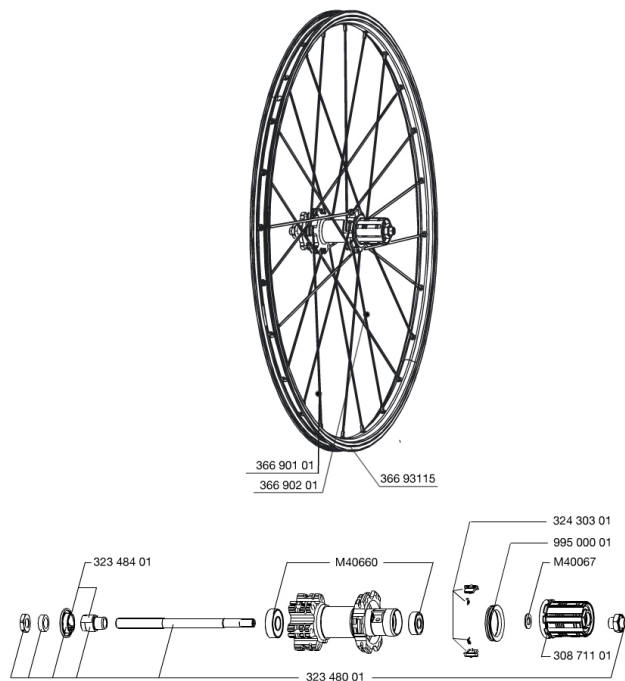

## RÉFÉRENCES ROUES

356073 CROSSONE 650b REAR

### JANTES

&NBSP;:

1	36693115	"FRONT/REAR CROSSONE 650b/27,5" RIM"
---	----------	--------------------------------------

### RAYONS

2	36690101	"12 SPOKES FRONT/OPP DRIVE SIDE CROSSONE 650b/27,5" 278mm"
3	36690201	"12 SPOKES DRIVE SIDE CROSSONE 650b/27,5" 276mm"

### **POIDS ROUES**

Poids roue 1090