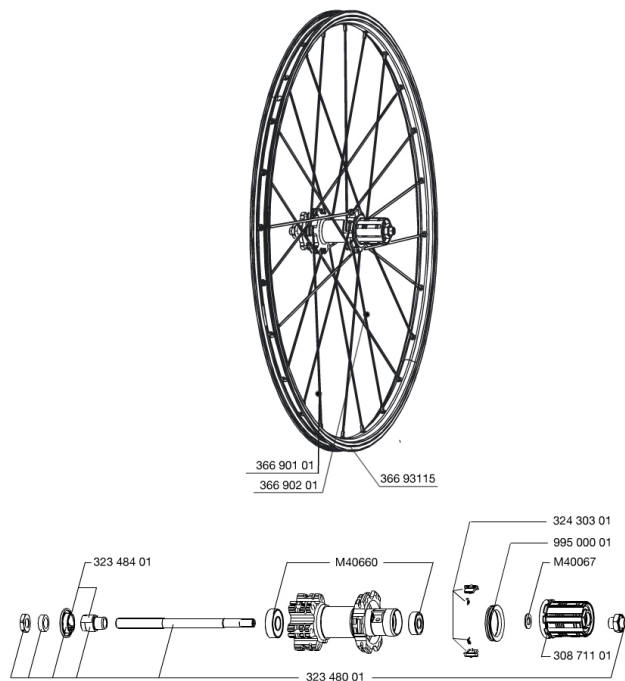

REFERENZEN RÄDER

356073 CROSSONE 650b REAR

RIMS

&NBSP;:

1	36693115	"FRONT/REAR CROSSONE 650b/27,5"" RIM"
---	----------	---------------------------------------

SPOKES

2	36690101	"12 SPOKES FRONT/OPP DRIVE SIDE CROSSONE 650b/27,5"" 278mm"
3	36690201	"12 SPOKES DRIVE SIDE CROSSONE 650b/27,5"" 276mm"

HUB SHELLS

4	N/A	NABENKÖRPER
5	M40660	REAR HUB 608+6001 BEARINGS
6	32348001	DISC REAR AXLE XLAND/XMAX ENDU
7	32348401	EXPANSIBLE BEARINGS SUPPORT
8	99500001	FTSL/FTSX FREEHUB BODY SEAL
9	M40067	10 SPACERS FRW/HUB BODY
10	30871101	FTS-L FREEWHEEL BODY HG11 2013 (8 or 9mm axle compatible)

MAVIC *Crossone 650b*

2

2014

REAR

Specifications

RADGEWICHTE

Radgewicht 1090