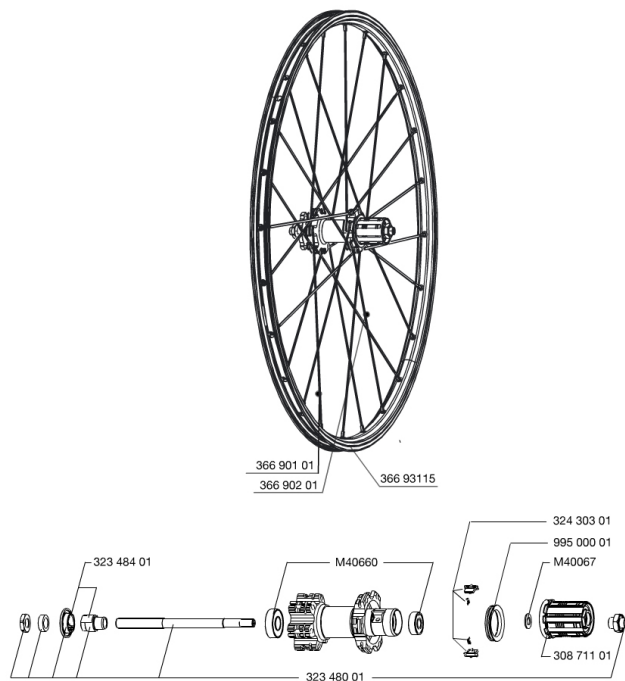

REFERENCES WHEELS

356073 CROSSONE 650b REAR

RIMS

&NBSP;:

| | | |
|---|----------|--------------------------------------|
| 1 | 36693115 | "KIT FRONT/REAR CROSSONE 27,5"" RIM" |
|---|----------|--------------------------------------|

SPOKES

| | | |
|---|----------|---------------------------------------------------------------|
| 2 | 36690101 | "KIT 12 FT/NDS CROSSONE/CROSSMAX/XA 27,5"" SPK 278mm" |
| 3 | 36690201 | "KIT 12 DS XONE/CROSSRIDE FT SX/CROSSMAX/XA 27,5"" SPK 276mm" |

HUB SHELLS

| | | |
|----|----------|-----------------------------------------------|
| 4 | N/A | HUB BODY |
| 5 | M40660 | REAR HUB 608+6001 BEARINGS |
| 6 | 32348001 | MTB DISC REAR AXLE QRM MTB DISC |
| 7 | 32348401 | EXPANSIBLE BEARINGS SUPPORT |
| 8 | 99500001 | FTSL/FTSX FREEHUB BODY SEAL |
| 9 | M40067 | INTERNAL FREEWHEEL SPACER FTSL/FTSX |
| 10 | 30871101 | FTS-L ROAD FREEWHEEL BODY HG11 8/9 compatible |

MAVIC *Crossone 650b*

2

2014
REAR

Specifications

WHEEL WEIGHTS

Wheel weight 1090