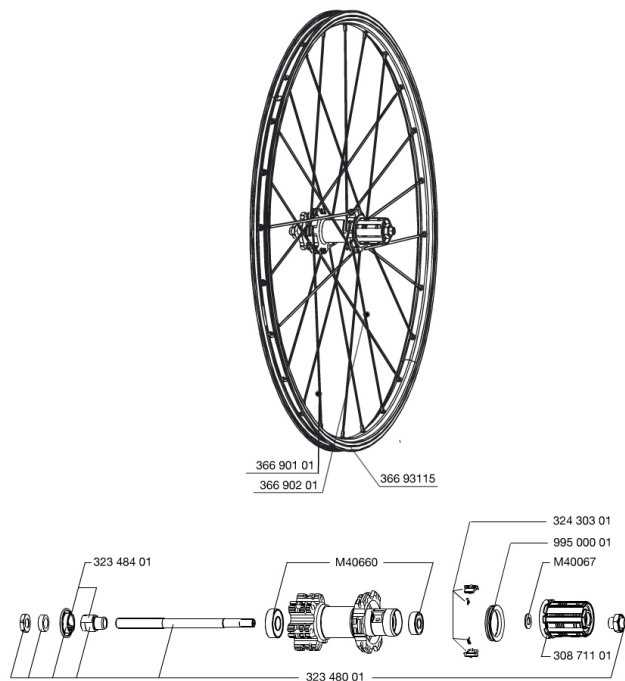

REFERENCES WHEELS

356073 CROSSONE 650b REAR

RIMS

&NBSP;:

1	36693115	"KIT FRONT/REAR CROSSONE 27,5"" RIM"
---	----------	--------------------------------------

SPOKES

2	36690101	"KIT 12 FT/NDS CROSSONE/CROSSMAX/XA 27,5"" SPK 278mm"
3	36690201	"KIT 12 DS XONE/CROSSRIDE FT SX/CROSSMAX/XA 27,5"" SPK 276mm"

HUB SHELLS

4	N/A	HUB BODY
5	M40660	REAR HUB 608+6001 BEARINGS
6	32348001	MTB DISC REAR AXLE QRM MTB DISC
7	32348401	EXPANSIBLE BEARINGS SUPPORT
8	99500001	FTSL/FTSX FREEHUB BODY SEAL
9	M40067	INTERNAL FREEWHEEL SPACER FTSL/FTSX
10	30871101	FTS-L ROAD FREEWHEEL BODY HG11 8/9 compatible

MAVIC *Crossone 650b*

Specifications

WHEEL WEIGHTS

Wheel weight 1090