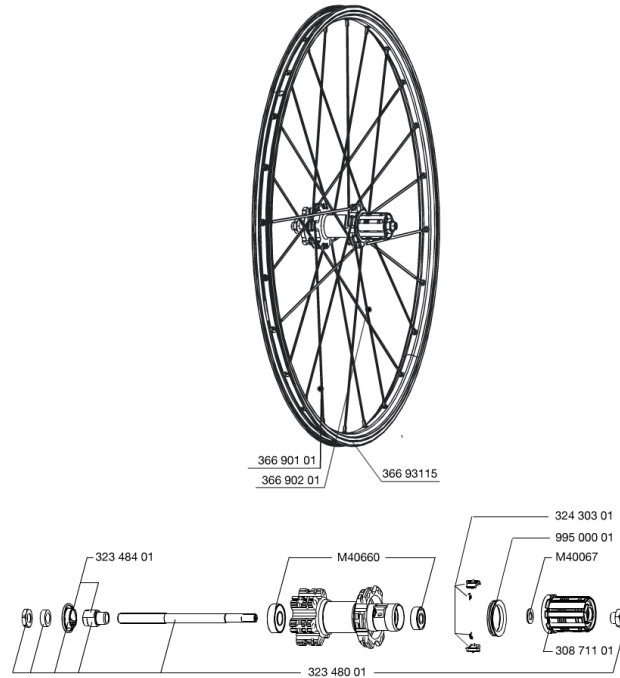

REFERENCES WHEELS

356073 CROSSONE 650b REAR

RIMS

&NBSP;:

1	36693115	"KIT FRONT/REAR CROSSONE 27,5"" RIM"
---	----------	--------------------------------------

SPOKES

2	36690101	"KIT 12 FT/NDS CROSSONE/CROSSMAX/XA 27,5"" SPK 278mm"
3	36690201	"KIT 12 DS XONE/CROSSRIDE FT SX/CROSSMAX/XA 27,5"" SPK 276mm"

HUB SHELLS

4	N/A	HUB BODY
5	M40660	REAR HUB 608+6001 BEARINGS
6	32348001	MTB DISC REAR AXLE QRM MTB DISC
7	32348401	EXPANSIBLE BEARINGS SUPPORT
8	99500001	FTSL/FTSX FREEHUB BODY SEAL
9	M40067	INTERNAL FREEWHEEL SPACER FTSL/FTSX
10	30871101	FTS-L ROAD FREEWHEEL BODY HG11 8/9 compatible

MAVIC *Crossone 650b*

Specifications

WHEEL WEIGHTS

Wheel weight 1090