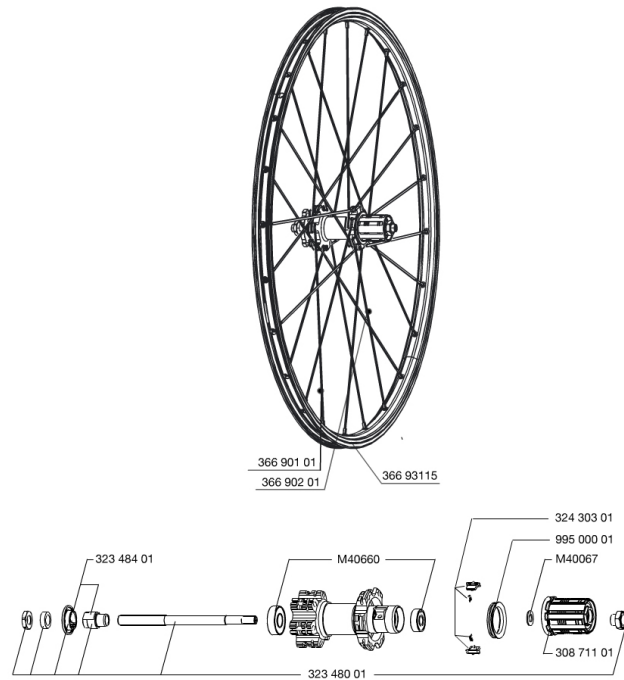

## REFERENCES WHEELS

356073 CROSSONE 650b REAR

### RIMS

&NBSP;:

1	36693115	"KIT FRONT/REAR CROSSONE 27,5"" RIM"
---	----------	--------------------------------------

### SPOKES

2	36690101	"KIT 12 FT/NDS CROSSONE/CROSSMAX/XA 27,5"" SPK 278mm"
3	36690201	"KIT 12 DS XONE/CROSSRIDE FT SX/CROSSMAX/XA 27,5"" SPK 276mm"

### **WHEEL WEIGHTS**

Wheel weight 1090