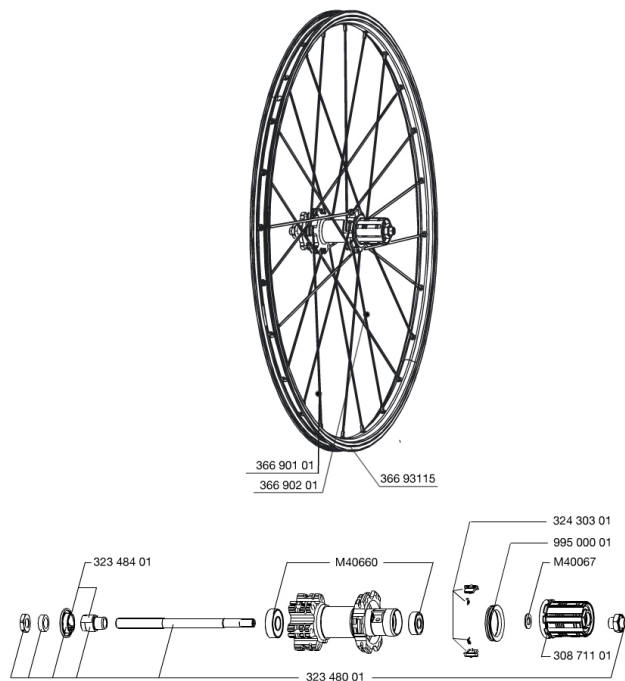

REFERENCES WHEELS

356073 CROSSONE 650b REAR

RIMS

&NBSP;:

1	36693115	"KIT FRONT/REAR CROSSONE 27,5"" RIM"
---	----------	--------------------------------------

SPOKES

2	36690101	"KIT 12 FT/NDS CROSSONE/CROSSMAX/XA 27,5"" SPK 278mm"
3	36690201	"KIT 12 DS XONE/CROSSRIDE FT SX/CROSSMAX/XA 27,5"" SPK 276mm"

HUB SHELLS

4	N/A	HUB BODY
5	M40660	REAR HUB 608+6001 BEARINGS
6	32348001	MTB DISC REAR AXLE QRM MTB DISC
7	32348401	EXPANSIBLE BEARINGS SUPPORT
8	99500001	FTSL/FTSX FREEHUB BODY SEAL
9	M40067	INTERNAL FREEWHEEL SPACER FTSL/FTSX
10	30871101	FTS-L ROAD FREEWHEEL BODY HG11 8/9 compatible

MAVIC *Crossone 650b*

2

2014

REAR

Specifications

WHEEL WEIGHTS

Wheel weight 1090