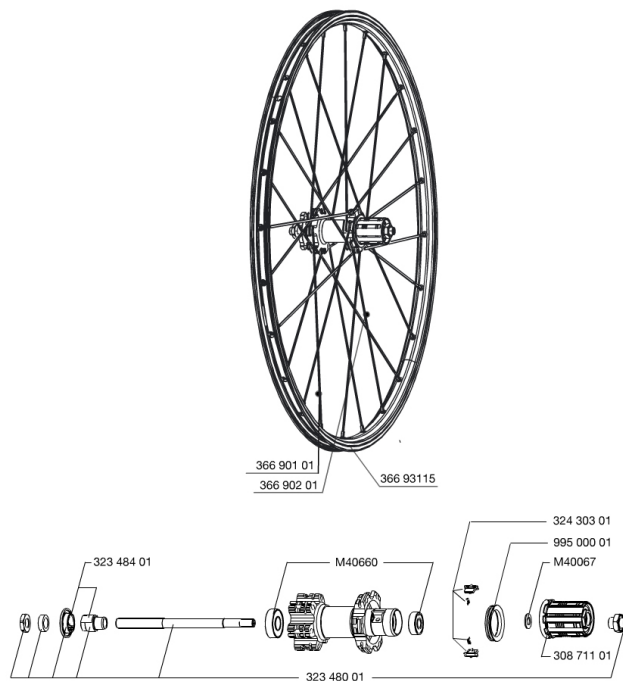

## RUEDAS REFERENCIAS

356073 CROSSONE 650b REAR

### RIMS

&NBSP;:

1	36693115	"FRONT/REAR CROSSONE 650b/27,5"" RIM"
---	----------	---------------------------------------

### SPOKES

2	36690101	"12 SPOKES FRONT/OPP DRIVE SIDE CROSSONE 650b/27,5"" 278mm"
3	36690201	"12 SPOKES DRIVE SIDE CROSSONE 650b/27,5"" 276mm"

### **PESOS DE RUEDAS**

Peso de la rueda 1090