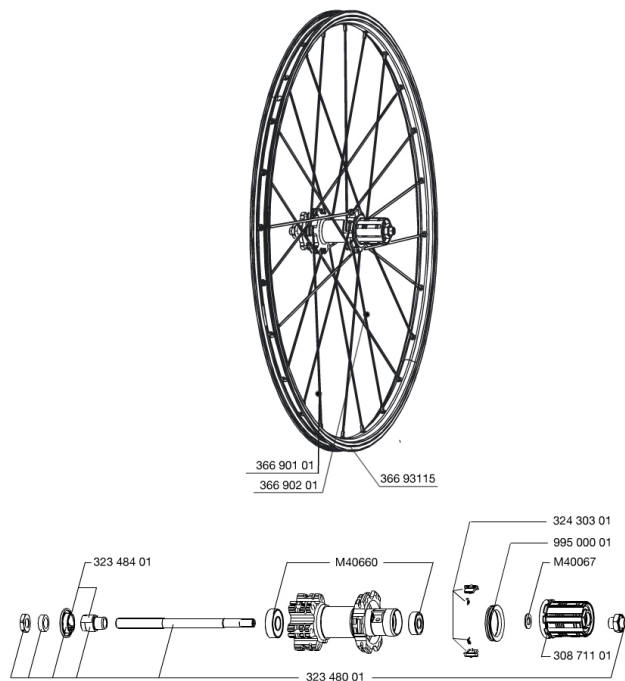

REFERENZE RUOTE

356073 CROSSONE 650b REAR

RIMS

&NBSP;:

1	36693115	"FRONT/REAR CROSSONE 650b/27,5"" RIM"
---	----------	---------------------------------------

SPOKES

2	36690101	"12 SPOKES FRONT/OPP DRIVE SIDE CROSSONE 650b/27,5"" 278mm"
3	36690201	"12 SPOKES DRIVE SIDE CROSSONE 650b/27,5"" 276mm"

HUB SHELLS

4	N/A	CORPO MOZZO
5	M40660	KIT CUSCINETTI MOZZO POST. 608+6001
6	32348001	DISCO x ASSE POST. XLAND/XMAX ENDU
7	32348401	SUPPORTO ESPANDIBILE x CUSCINETTI MOZZO
8	99500001	GUARNIZIONE CORPO RUOTA LIBERA FTSL/FTSX
9	M40067	10 DISTANZIALI / RONDELLE x CORPO RUOTA LIBERA
10	30871101	FTS-L FREEWHEEL BODY HG11 2013 (8 or 9mm axle compatible)

MAVIC *Crossone 650b*

Specifications

PESI RUOTE

Peso della ruota 1090