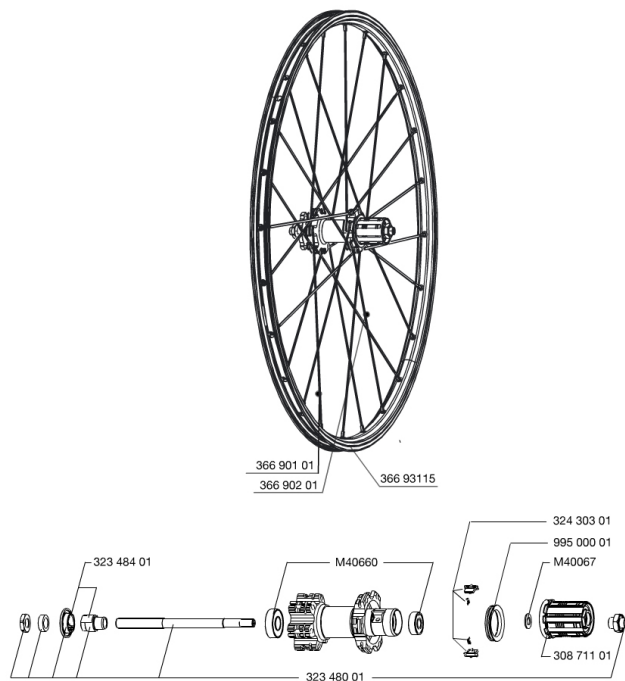

## REFERENZE RUOTE

356073 CROSSONE 650b REAR

## RIMS

&NBSP;:

1	36693115	"FRONT/REAR CROSSONE 650b/27,5"" RIM"
---	----------	---------------------------------------

## SPOKES

2	36690101	"12 SPOKES FRONT/OPP DRIVE SIDE CROSSONE 650b/27,5"" 278mm"
3	36690201	"12 SPOKES DRIVE SIDE CROSSONE 650b/27,5"" 276mm"

### **PESI RUOTE**

Peso della ruota 1090