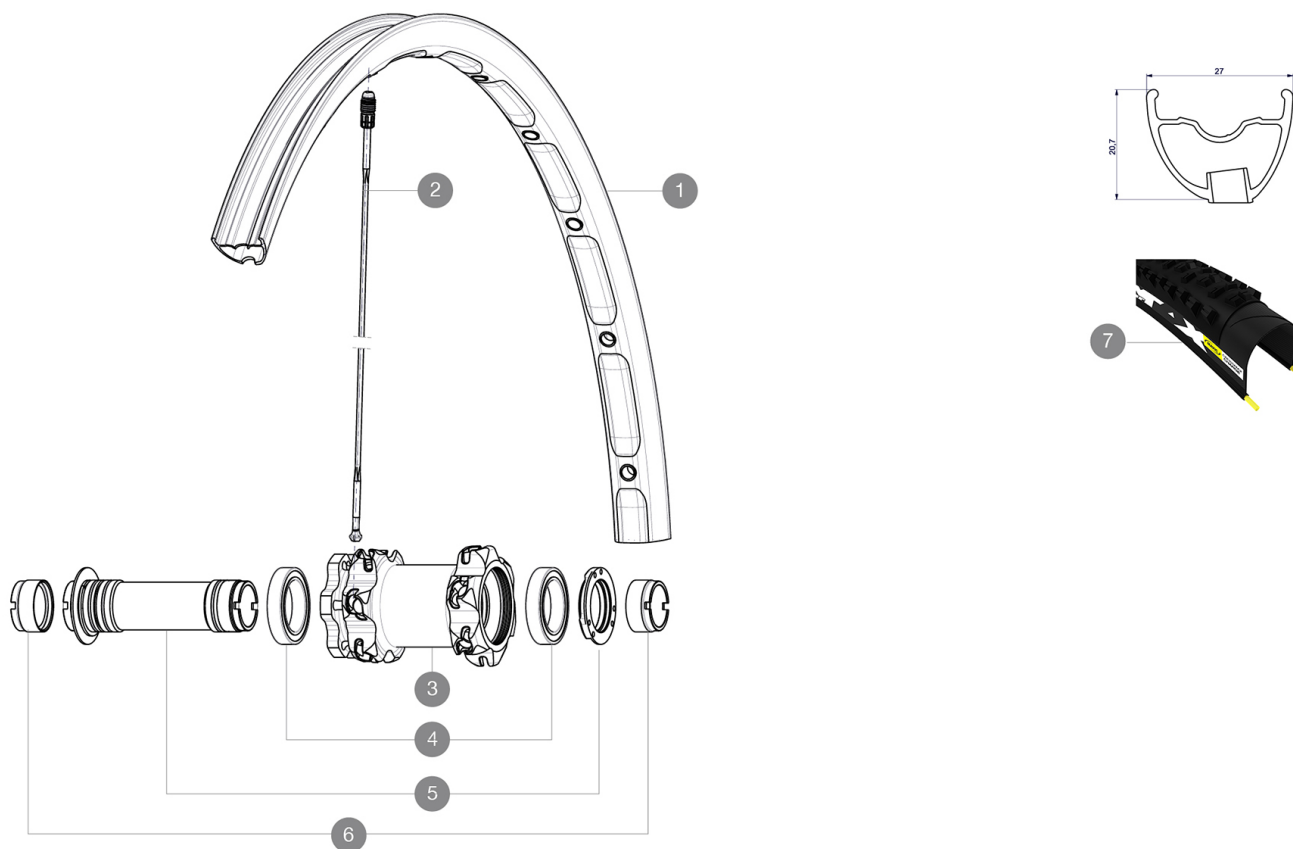

RÉFÉRENCES ROUES

356087 CROSSMAX ENDURO 650bFRTWTS

JANTES

 :

1	36692310	"FRONT CROSSMAX ENDURO 650b/27,5" RIM"
---	----------	--

RAYONS

2	36674901	"12 SPOKES FRONT CROSSMAX SLR/ENDURO 650b/27,5" 274mm"
---	----------	--

MOYEUX

4	M40179	FRONT BEARING 25x37x7 20mm AXLE
5	30870501	FRONT AXLE 20mm CROSSMAX ST/SX + DEEMAX ULTI 2012

ADAPTATEURS

6	12982901	20mm adapter for Crossmax ST/SX (front wheel)
---	----------	---

MAVIC *Crossmax Enduro 650b*

Spécifications

POIDS ROUES

Poids roue