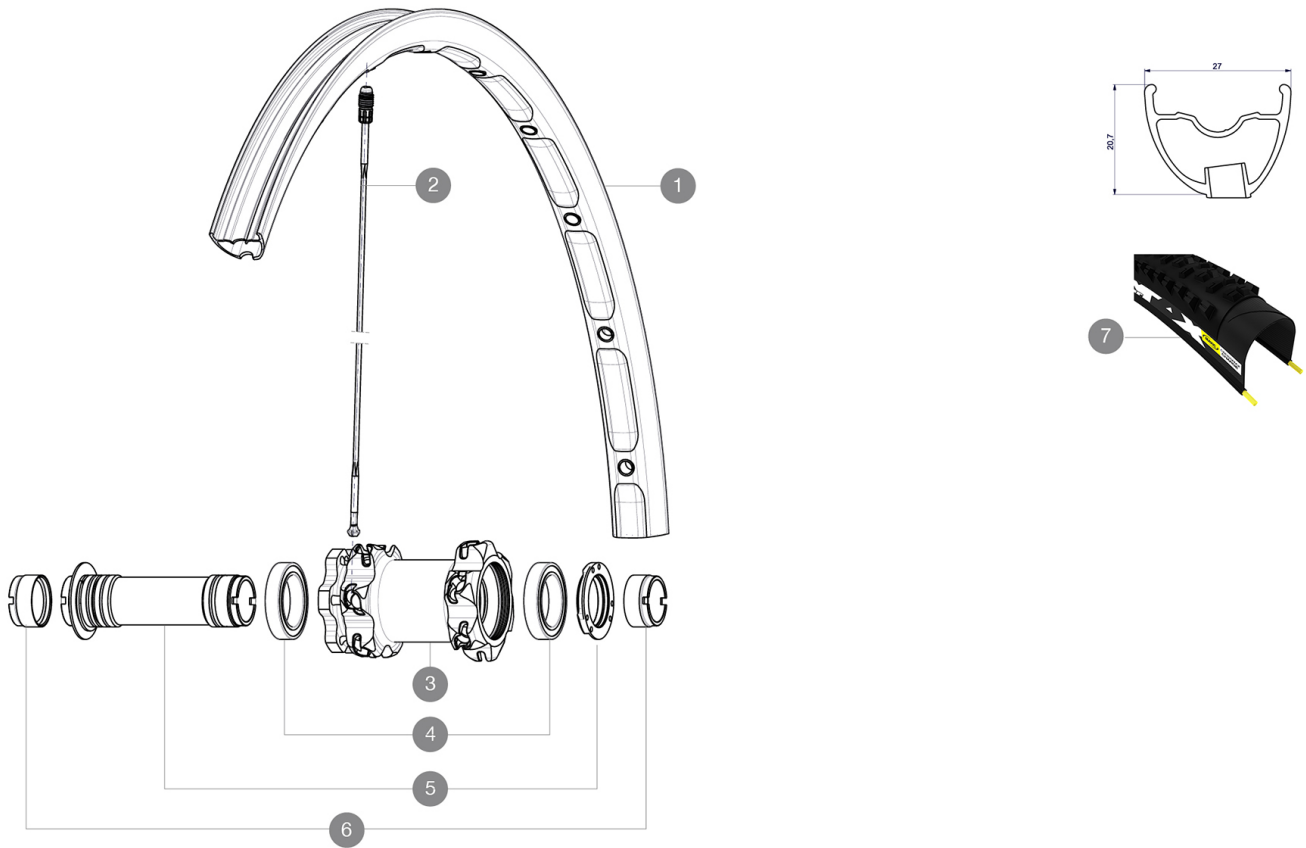

## RÉFÉRENCES ROUES

356087 CROSSMAX ENDURO 650bFRTWTS

### JANTES

&NBSP;:

1 36692310 "FRONT CROSSMAX ENDURO 650b/27,5" RIM"

### RAYONS

2 36674901 "12 SPOKES FRONT CROSSMAX SLR/ENDURO 650b/27,5" 274mm"

### ADAPTATEURS

6 12982901 20mm adapter for Crossmax ST/SX (front wheel)