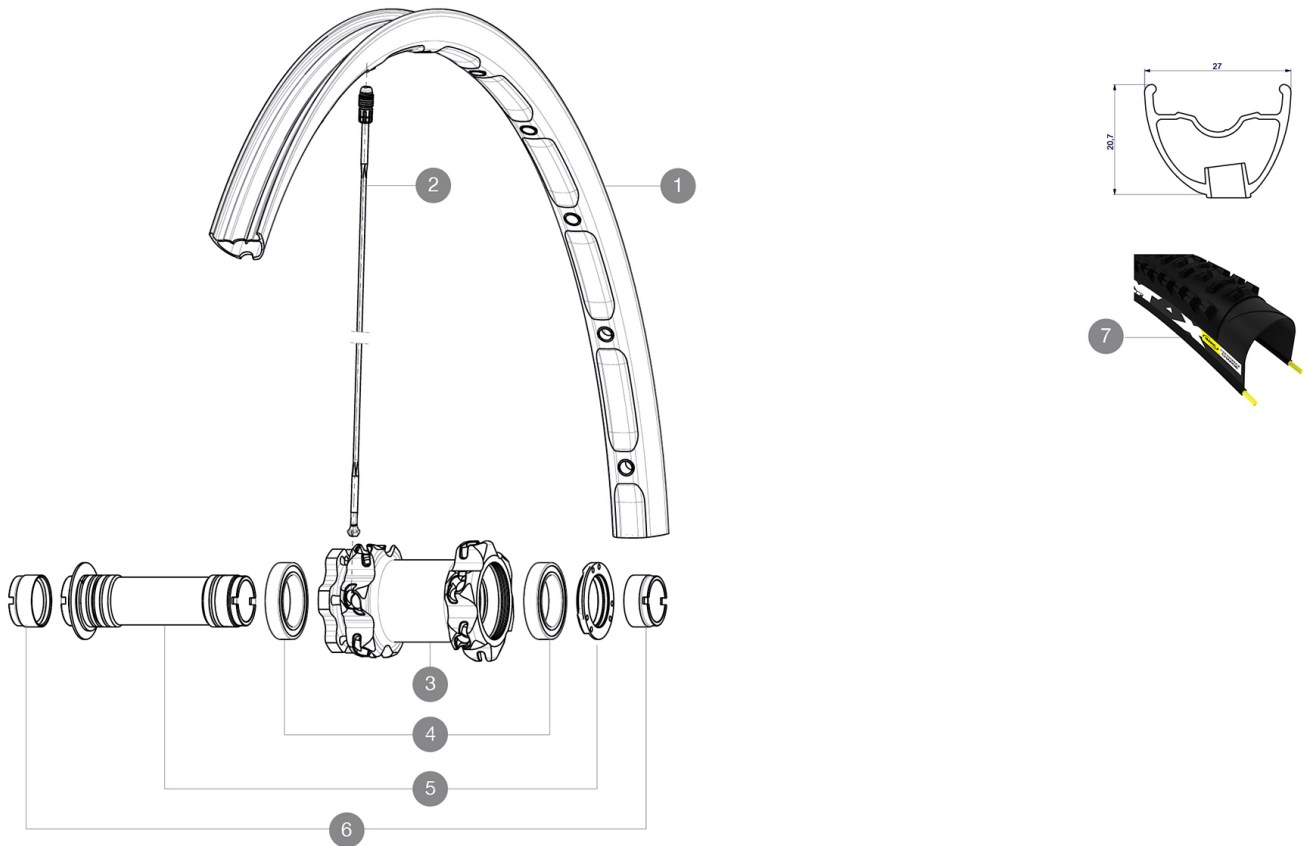

REFERENZEN RÄDER

356087 CROSSMAX ENDURO 650bFRTWTS

RIMS

&NBSP;:

1	36692310	"FRONT CROSSMAX ENDURO 650b/27,5" RIM"
---	----------	--

SPOKES

2	36674901	"12 SPOKES FRONT CROSSMAX SLR/ENDURO 650b/27,5" 274mm"
---	----------	--

HUB SHELLS

4	M40179	FRT HUB BEARING KIT 20mm AXLE
5	30870501	FRONT AXLE 20mm CROSSMAX ST/SX + DEEMAX ULTI 2012

ADAPTERS

6	12982901	20mm adapter for Crossmax ST/SX (front wheel)
---	----------	---

Crossmax Enduro 650b

Specifications

RADGEWICHTE

Radgewicht