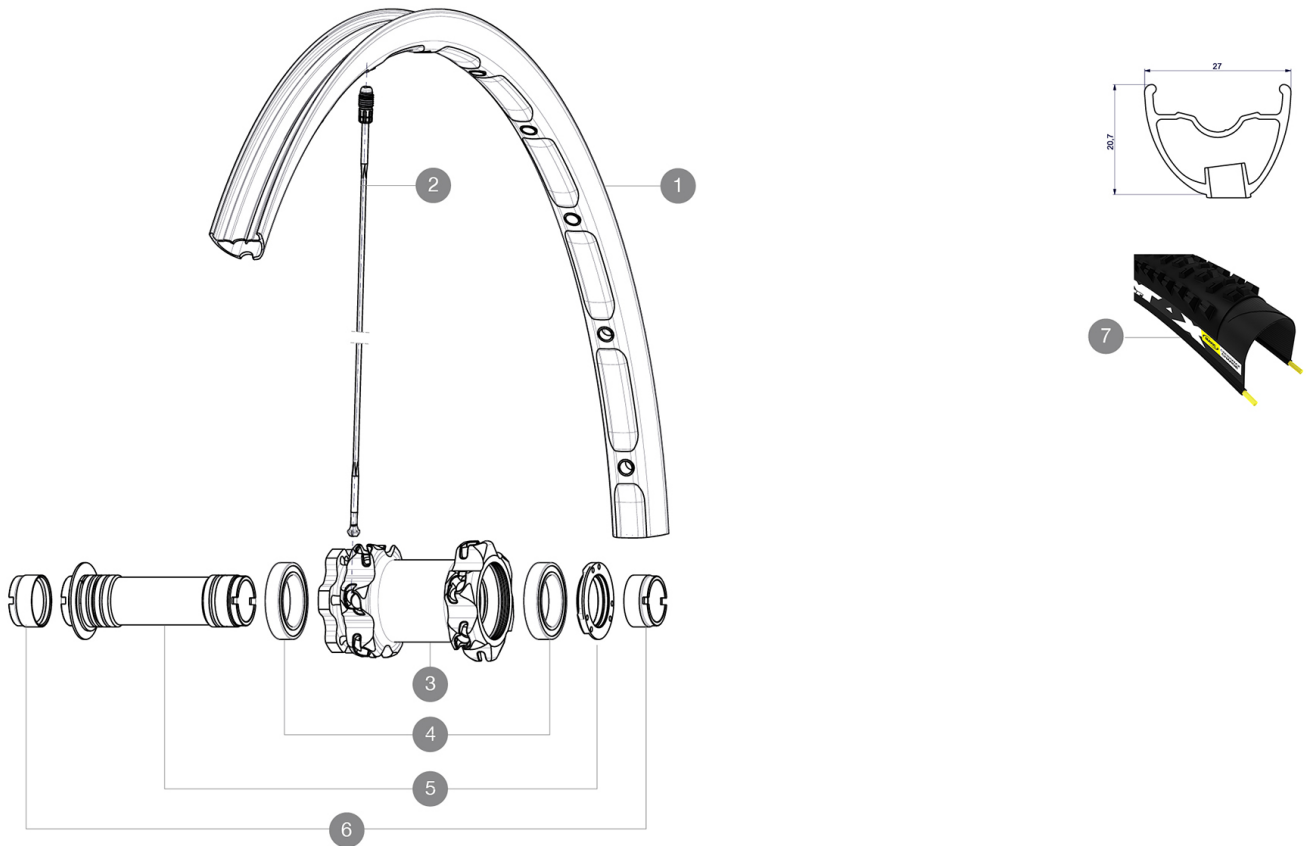

REFERENCES WHEELS

356087 CROSSMAX ENDURO 650bFRTWTS

RIMS

&NBSP;:

| | | |
|---|----------|--|
| 1 | 36692310 | "KIT FRONT CROSSMAX ENDURO 27,5"" RIM" |
|---|----------|--|

SPOKES

| | | |
|---|----------|--|
| 2 | 36674901 | KIT 12 FT XMAX END/FT-NDS DEEMAX PRO 27,5" ALU SPK 275mm |
|---|----------|--|

HUB SHELLS

| | | |
|---|----------|---|
| 4 | M40179 | FRONT HUB BEARING KIT 20mm AXLE |
| 5 | 30870501 | FRONT AXLE 20mm CROSSMAX + DEEMAX ULTI 2012 |

ADAPTERS

| | | |
|---|----------|---------------------|
| 6 | 12982901 | ADAPTER Ft 20x110mm |
|---|----------|---------------------|

Crossmax Enduro 650b

Specifications

WHEEL WEIGHTS

Wheel weight