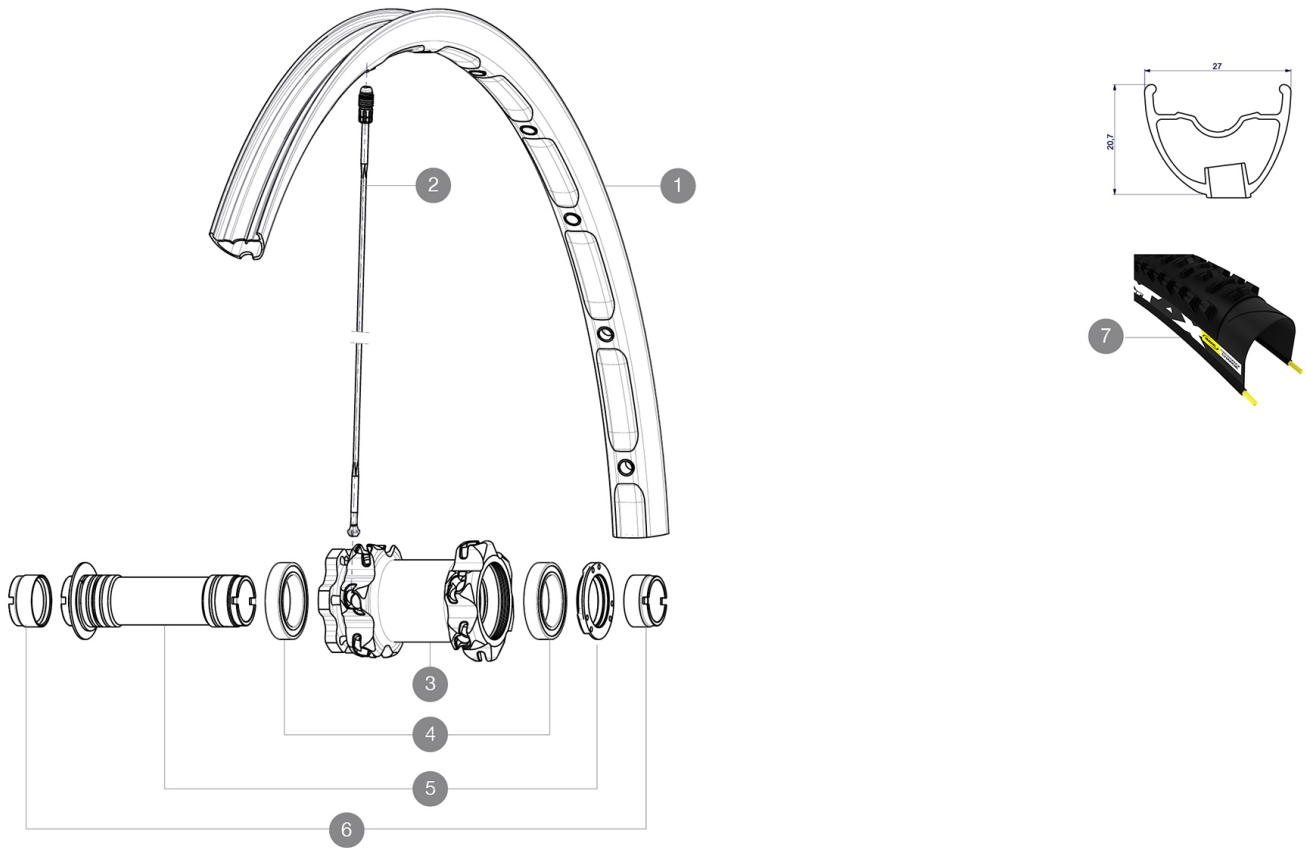

REFERENCES WHEELS

356087 CROSSMAX ENDURO 650bFRTWTS

RIMS

&NBSP;:

1	36692310	"KIT FRONT CROSSMAX ENDURO 27,5"" RIM"
---	----------	--

SPOKES

2	36674901	KIT 12 FT XMAX END/FT-NDS DEEMAX PRO 27,5" ALU SPK 275mm
---	----------	--

HUB SHELLS

4	M40179	FRONT HUB BEARING KIT 20mm AXLE
5	30870501	FRONT AXLE 20mm CROSSMAX + DEEMAX ULTI 2012

ADAPTERS

6	12982901	ADAPTER Ft 20x110mm
---	----------	---------------------

Crossmax Enduro 650b

Specifications

WHEEL WEIGHTS

Wheel weight